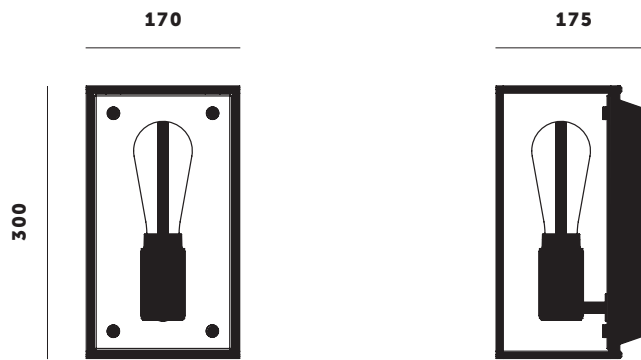

## CAGED WALL 1.0 / MEDIUM TECH SPEC

**SPECIFICATIONS:**

E27 screw  
200-240V  
IP20  
Bulb optional

**MOUNTING OPTIONS:**

 Wall surface mounted

BACKPLATE FINISH	SKU	LIGHT SOURCE (OPTIONAL):
 Polished white marble	<b>EU-CGW-M-PWM-A</b>	1 x BUSTER BULB 5W dimmable warm white LED E27 screw 30 000 hrs life
 Brushed steel	<b>EU-CGW-M-BST-A</b>	
 Satin Black Marble	<b>EU-CGW-M-SBM-A</b>	