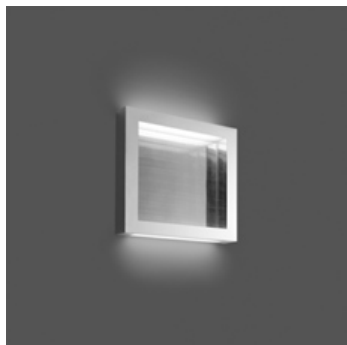

PRODUCT DATA SHEET

Altrove 600 Wall/ceiling LED

**DESIGN BY:**

Carlotta de Bevilacqua

MATERIALS:

Methacrylate, aluminium

DESCRIPTION:

SELECT

LED Aluminium 

PRODUCT CODE

1538110A

Light emission

Dimmable

TECHNICAL DATA SHEET

FEATURES

Product name:	Altrove 600 Wall/ceiling LED
Article Code:	1538110A
Colour:	Aluminium
Material:	Methacrylate, aluminium
Series:	Design
Environment:	Indoor

DIMENSIONS

Length:	cm 60
Width:	cm 60
Height:	cm 8

LAMPS INCLUDED

Category:	LED COB
Number:	1
Watt:	80W
Color temperature (K):	3000K
Class:	A

LUMINAIR

Watt:	80W
Luminous Flux (lm):	3179lm
CCT:	3000K
CRI:	90
Dimmable Typology:	Push