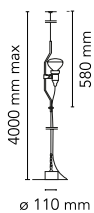

## Parentesi

by Achille Castiglioni & Pio Manzù , 1971

Lamp providing direct light. Lamp moves vertically via sliding of a painted or nickel-plated shaped steel tube on a ceiling-to-floor steel cable (4000 mm long). Fixture head made of injection-molded black elastomer housing a switch. Length of power cord from lamp-holder 4000 mm. Net weight 3 kg.

## Parentesi dimmer

by Achille Castiglioni & Pio Manzù , 1971

Lamp providing direct light. Lamp moves vertically via sliding of a painted or nickel-plated shaped steel tube on a ceiling-to-floor steel cable (4000 mm long). Fixture head made of injection-molded black elastomer housing a switch. On the cable there is the electronic dimmer which allows the regulation of light brightness.