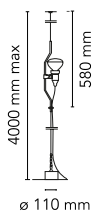

## Parentesi

by Achille Castiglioni & Pio Manzù , 1971

Lamp providing direct light. Lamp moves vertically via sliding of a painted or nickel-plated shaped steel tube on a ceiling-to-floor steel cable (4000 mm long). Fixture head made of injection-molded black elastomer housing a switch. Length of power cord from lamp-holder 4000 mm. Net weight 3 kg.

Mounting	Pendant
Environment	Indoor
Finish	White, Black, Nickel, Red
Weight	3.6 Kg
Light sources available	1 x LED E27 8W 2700K R125 750lm - RF25319
Emergency	Without
Switching	Fixture head made of injection-molded black elastomer housing a switch
Voltage	220-250V
Power	MAX 150W
Battery	No
Supply included	Yes