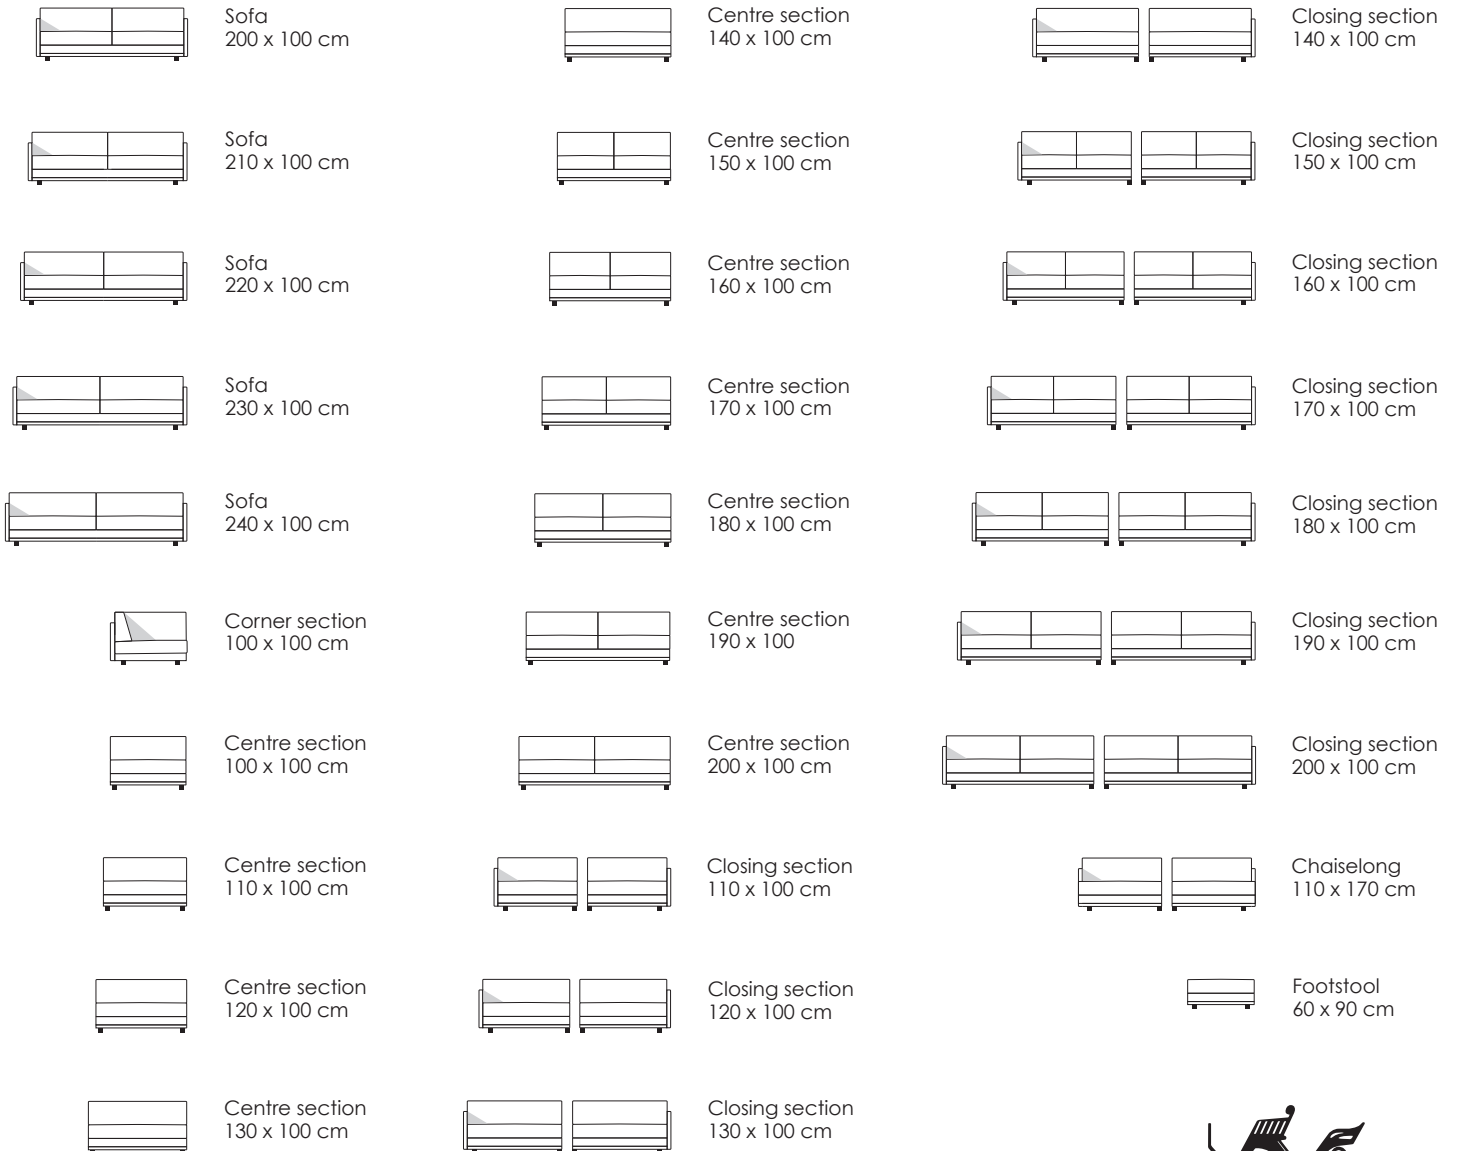

Model Great Ash · Design by Jens Juul Eilersen

Arm height: 56 cm · Arm width: 5 cm · Total depth (frame): 100 cm · Seat depth: 52 cm · Seat height: 39 cm · Total height (frame): 56 cm

Scale 1:100

All overall dimensions correspond to frame sizes.