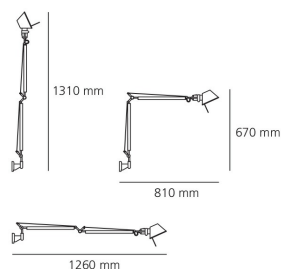

#### DIMENSIONS

Length:	cm 81
Height:	cm 67
Max Extension Height:	cm 131
Max Extension Length:	cm 126

#### DIMENSIONS