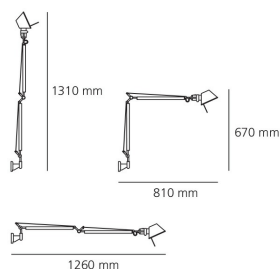

#### DIMENSIONS

Length: cm 81  
Height: cm 67  
Max Extension Height: cm 131  
Max Extension Length: cm 126  
Glow Wire Test: 750 °

#### DIMENSIONS