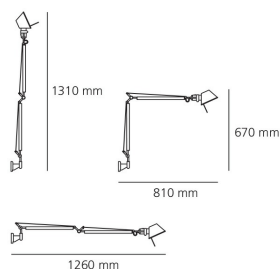

#### DIMENSIONS

**DIMENSIONS**

Length:	cm 81
Height:	cm 67
Max Extension Height:	cm 131
Max Extension Length:	cm 126

**DIMENSIONS**

**COLOUR**

**LAMPS INCLUDED**

Category:	LED COB
Number:	1
Watt:	10W
Color temperature (K):	2700K
Class:	A