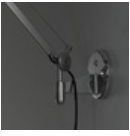

TOLOMEO SUPPORTO
PARETE NEW A025150