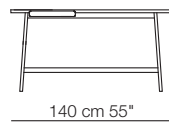

## PONTI

Scrivania  
Writing desk

140 cm 55"

71 cm 28"

50 cm  
19 3/4"

I colori sono da considerarsi puramente indicativi / Colors are to be considered as purely indicative 2020 - Rev. 0.0 -  
Seven Salotti S.p.A - All rights reserved

Sizes, weights and finishes may change without previous notice. All dimensions are expressed in centimeters and  
inches. File CAD 2D-3D available on [www.arflex.com](http://www.arflex.com) For more information on product visit [www.arflex.com](http://www.arflex.com), or  
contact us at : [info@arflex.it](mailto:info@arflex.it)