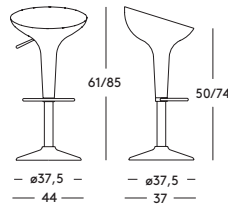

Al Bombo — design Stefano Giovannoni, 2002
Technical Sheet

Swivel bar stool

Adjustable in height with gas piston.
Material: base and frame in stainless steel.
Seat in polished die-cast aluminium.

Magis logo is stamped on each product of our collection vouching for their originality

Frame: Stainless Steel
Seat: Die-cast aluminium

FATIGUE, LOAD AND IMPACT TESTS

ANSI/BIFMA X5.1-2011

- Foot rest static load test BS 4875-1:2001, L3 - severe
- Seat and back static load test BS 4875-1:2001, L3
- Seat front edge fatigue test BS 4875-1:2001, L3 - severe
- Combined seat and back fatigue test BS 4875-1:2001, L3 - severe
- Drop test BS 4875-1:2001, L3 - severe
- Seat impact test BS 4875-1:2001, L3 - severe
- Back impact test BS 4875-1:2001, L3 - severe

magisdesign.com