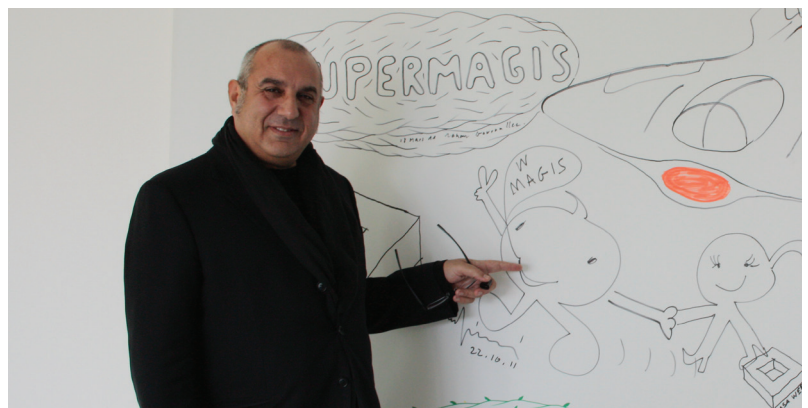

Al Bombo — design Stefano Giovannoni, 2002

Since Bombo entered the contemporary furniture arena in 1996, this adjustable stool has remained one of the most significant Italian-made designs, and one of the most widely-copied around the world. But make no mistake, there is only one Bombo, as is clear from the wording of the logo “Bombo The Original”, defending the quality of the design, the materials and the production. Only Magis could come up with such an inimitable product, and only Magis could improve on it. The new version of Bombo, in a single titanium hue for both seat and base,

with an elegantly glamorous finish, is fitted with a gas piston to reach heights of up to 80 cm, making it even more practical and well-suited to the needs of the contract world, as well as domestic use. The base has also been fine-tuned to ensure perfect stability on any surface: Magis thinks of everything.

Designer in Magis