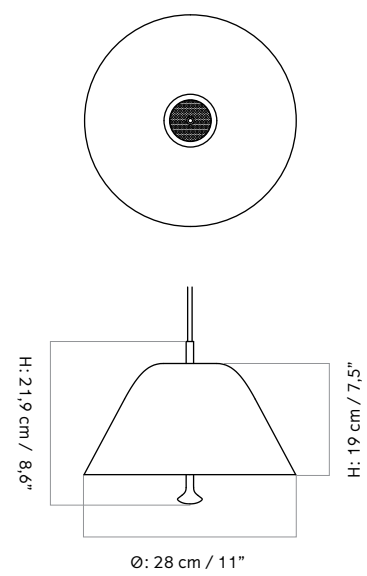

Levitate Pendant, 28

BY AFTEROOM

TECHNICAL DRAWING