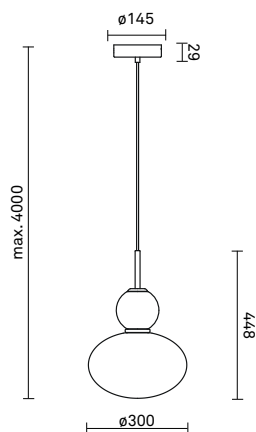

NUURA

RIZZATTO 32

Design: Paolo Rizzato, 2021. EU-model.

The Rizzato collection comprises two pendants and a ceiling light. The organic shapes created by mouth-blown glass are one feature all three have in common.

The pendants comprise brass-coloured anodised aluminium and mouth-blown glass. The light unfolds from its source, and diffuses wonderfully through the opal-white glass, creating soft, comfortable quality lighting. Two of the pendants are height-adjustable, making them versatile for use in private homes or public places. The ceiling light is mounted directly on the ceiling, making it possible to create unique, decorative ceiling lighting.

Rizzato 32, gives a soft and even light, making it ideal to place above a dining table or sofa. It is also great for either the bedroom or the hallway.

Rizzato collection

The Rizzato collection include the following products:

- **Rizzato 32:** Satin Brass - Opal White
- **Rizzato 42:** Satin Brass - Opal White
- **Rizzato 43:** Satin Brass - Opal White