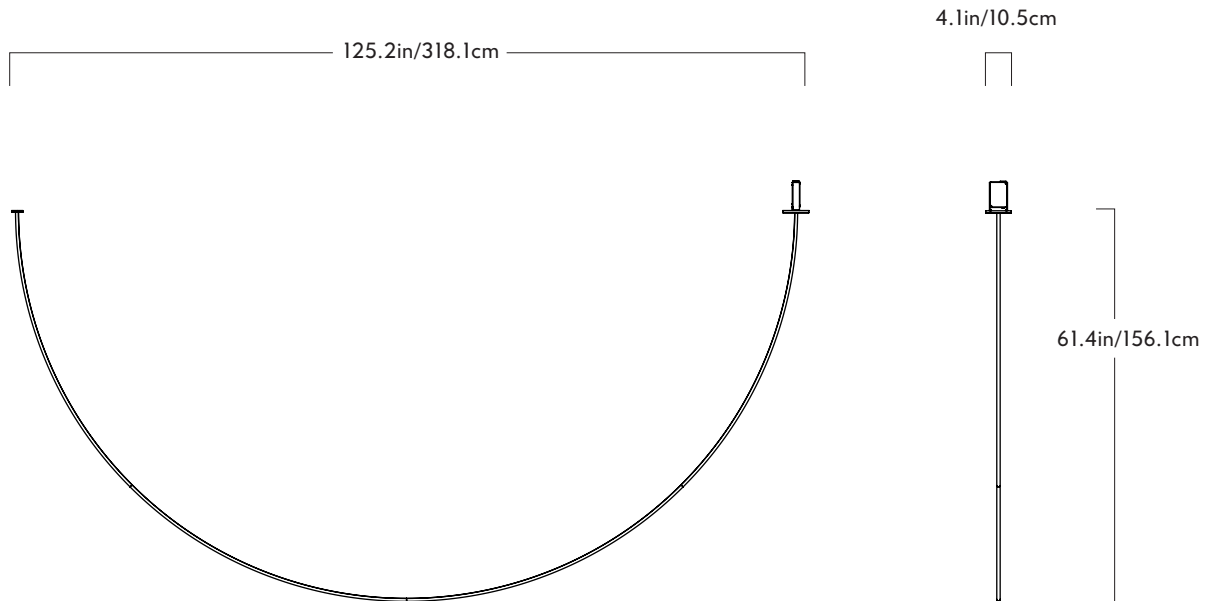

Pole

03 - 4 Sections - 240V

Series
Pole

Product
03 - 4 Sections - 240V

Dimensions
L 125.2in/318.1cm x W 4.1in/10.5cm x
H 61.4in/156.1cm

Weight
10lb/4.5kg

Materials
Aluminum, stainless steel, silicone

Metal Finishes
Black

Large Mount
L 4.1in/10.5cm x W 4.1in/10.5cm x
H 0.4in/10cm cylindrical plate in
matching metal finish.

Small Mount
L 1.8in/45cm x W 1.8in/45cm x
H 0.3in/7cm cylindrical plate in
matching metal finish

Driver Box (240V Only)
240V version includes box to house
drivers. Dimensions are L 1.2in/3cm x W
2.9in/7.5cm x H 4.5in/11.5cm

Certifications
UL, cUL (120V)

240V Illumination
Integrated LED
Wattage: 10 Watts
Lumens: 500 Lumens
Color Temperature: 2700K, 90CRI
Bulb Life: 70,000 Hours
Dimming: TRIAC, Electronic Low Voltage
(ELV), 0-10V