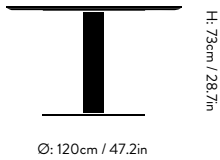

In Between ^{SK12} Sami Kallio 2019

Product category
Table

Environment
Indoor

Material
Solid wood & matt black metal center base.

Production process
The table is built from solid wood and treated with either lacquer or oil. The center base is made from matt black metal.

Dimensions
Ø: 120cm / 35.4in, H: 73cm / 28.7in

Package dimensions & weight
Table Top - H: 5cm / 2in, W: 122.5cm / 48in,
D: 120 cm / 47.2in, 30kg
Support - H: 5cm / 2in, W: 75cm / 20.5in,
D: 75cm / 20.5in, 16 kg
Column - H: 75cm / 20.5in, W: 19cm / 7.5in,
D: 19cm / 7.5in, 8 kg
Base - H: 5cm / 2in, W: 75cm / 20.5in,
D: 75cm / 20.5in, 24 kg

Colli quantity
1 pc

Weight
68.5 kg

Gliders
Felt gliders installed as standard

Colours/Finishes
White oiled oak, Smoked oiled oak, Oiled walnut,
Black lacquered oak (RAL 9005).

Strength, Durability and Safety Testing
The table is tested for strength, durability and safety according to EN 15373 Level 2 – General contract use.

→ **Stock items**
Black lacquered oak, White oiled oak, Smoked oiled oak and Oiled walnut