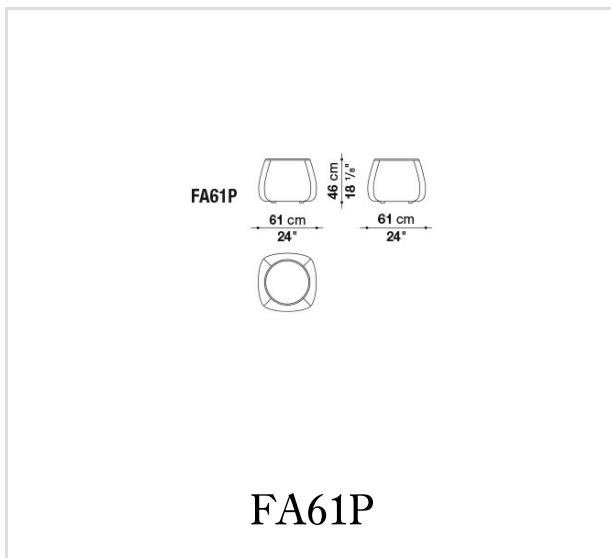

Technical drawings

B&B Italia reserves the right to make technological and aesthetic improvements to its models, including changes to the sizes and materials, without notice. The technical drawings do not define the details of the product. The measurements shown are indicative and may undergo changes. In particular, the dimensions relevant to the padded parts are subject to usage tolerances over time caused by the normal adjustment of the padding. For the specific information, please contact the dealer closest to you.