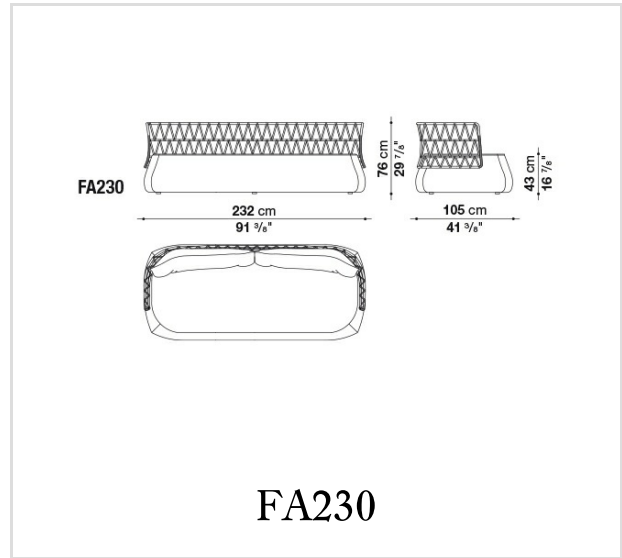

Technical drawings

B&B Italia reserves the right to make technological and aesthetic improvements to its models, including changes to the sizes and materials, without notice. The technical drawings do not define the details of the product. The measurements shown are indicative and may undergo changes. In particular, the dimensions relevant to the padded parts are subject to usage tolerances over time caused by the normal adjustment of the padding. For the specific information, please contact the dealer closest to you.