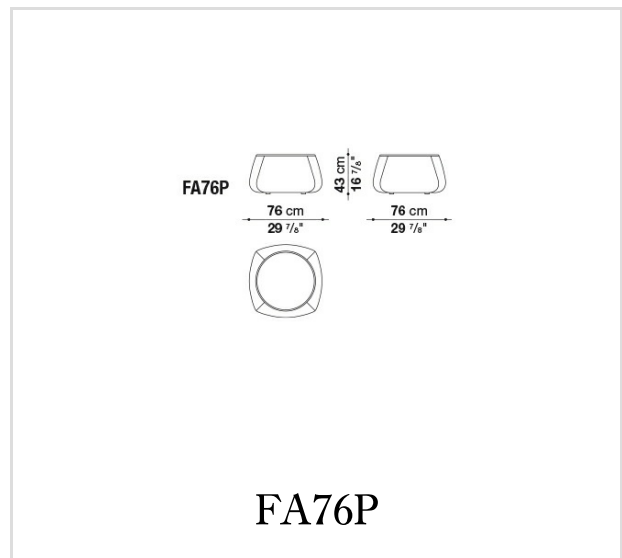

Technical drawings

B&B Italia reserves the right to make technological and aesthetic improvements to its models, including changes to the sizes and materials, without notice. The technical drawings do not define the details of the product. The measurements shown are indicative and may undergo changes. In particular, the dimensions relevant to the padded parts are subject to usage tolerances over time caused by the normal adjustment of the padding. For the specific information, please contact the dealer closest to you.