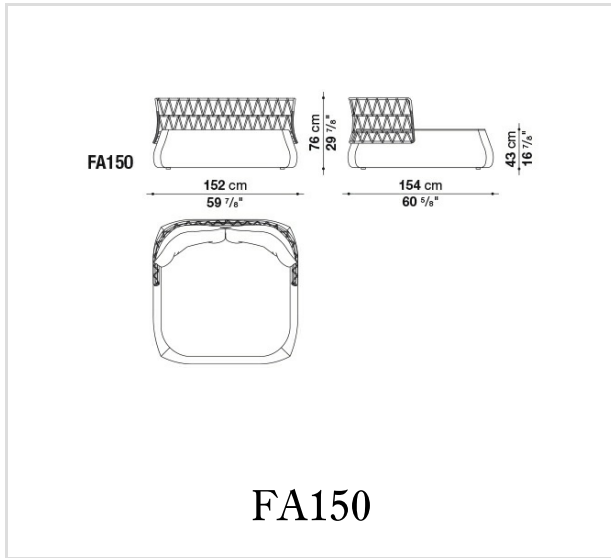

Technical drawings

B&B Italia reserves the right to make technological and aesthetic improvements to its models, including changes to the sizes and materials, without notice. The technical drawings do not define the details of the product. The measurements shown are indicative and may undergo changes. In particular, the dimensions relevant to the padded parts are subject to usage tolerances over time caused by the normal adjustment of the padding. For the specific information, please contact the dealer closest to you.