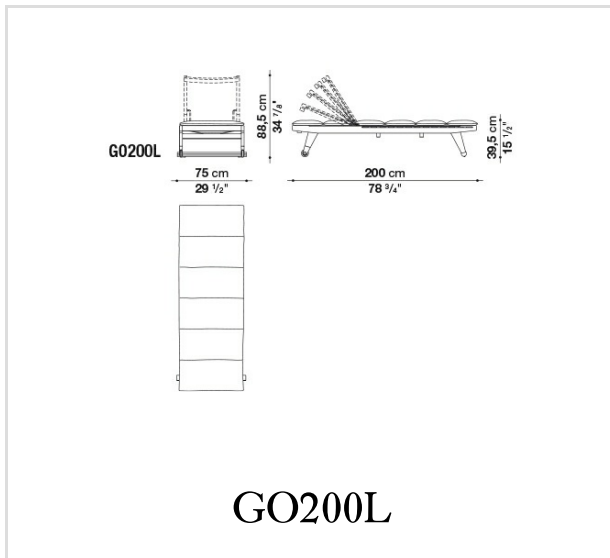

Technical drawings

B&B Italia reserves the right to make technological and aesthetic improvements to its models, including changes to the sizes and materials, without notice. The technical drawings do not define the details of the product. The measurements shown are indicative and may undergo changes. In particular, the dimensions relevant to the padded parts are subject to usage tolerances over time caused by the normal adjustment of the padding. For the specific information, please contact the dealer closest to you.