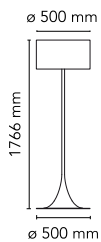

## Spun Light Floor

by Sebastian Wrong , 2003

Floor fixture providing diffused lighting. Spun metal frame and diffuser, die-cast aluminum diffuser support arms and lamp-holder support, painted in the colors indicated below. White, injection-molded polycarbonate diffuser supports. On the cable there is the electronic dimmer which allows the regulation of light brightness.

Mounting	Floor
Environment	Indoor
Finish	Polished aluminum, MUD, Shiny black, Shiny white
Weight	9.3 Kg
Light sources available	1 x HSGS E27 205W 3000K Halolux Ceram.Eco 4200lm - RF19973 1 x LED E27 21W 3000K 2452lm A65 - RF26998 - DIMM.
Emergency	Without
Switching	On the cable there is the electronic dimmer which allows the regulation of light brightness with a dial.
Voltage	220-240V
Power	MAX 250W
Battery	No
Supply included	Yes
Materials	Aluminum, Glass, Metal
Colors	<ul style="list-style-type: none"> <li>● F6612009 - Shiny white</li> <li>● F6612030 - Shiny black</li> <li>● F6612021 - Mud</li> </ul>
Certificate	