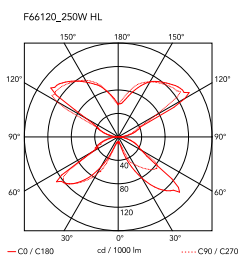

## Spun Light Floor

by Sebastian Wrong , 2003

Floor fixture providing diffused lighting. Spun metal frame and diffuser, die-cast aluminum diffuser support arms and lamp-holder support, painted in the colors indicated below. White, injection-molded polycarbonate diffuser supports. On the cable there is the electronic dimmer which allows the regulation of light brightness.

Mounting	Floor
Environment	Indoor
Finish	Polished aluminum, MUD, Shiny black, Shiny white
Weight	9.3 Kg
Light sources available	1 x HSGS E27 205W 3000K Halolux Ceram.Eco 4200lm - RF19973 1 x LED E27 21W 3000K 2452lm A65 - RF26998 - DIMM.
Emergency	Without
Switching	On the cable there is the electronic dimmer which allows the regulation of light brightness with a dial.
Voltage	220-240V
Power	MAX 250W
Battery	No
Supply included	Yes
Materials	Aluminum, Glass, Metal
Colors	<ul style="list-style-type: none"> <li>● F6612009 - Shiny white</li> <li>● F6612030 - Shiny black</li> <li>● F6612021 - Mud</li> </ul>
Certificate	