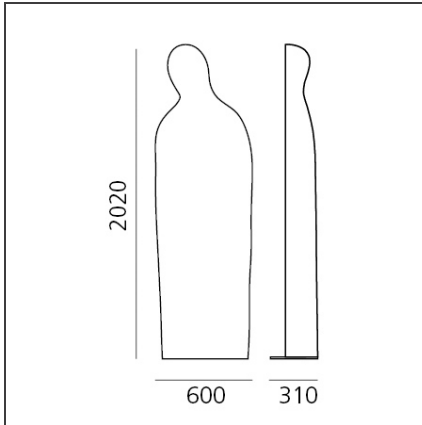

Dulcinea

IP20 

DESIGN BY

Mimmo Paladino

TECHNICAL DRAWINGS

FEATURES

Article Code:	DMP9910A10	Material:	ABS, aluminium
Colour:	White	Series:	Design
Installation:	Floor		
Environment:	Indoor		

DIMENSIONS

Width:	cm 60
Height:	cm 202
Depth:	cm 31

NOT INCLUDED SOURCES

Category:	FLUO	Class:	A
Number:	2		
Watt:	80W		
Socket:	G5		
Category:	FLUO	Class:	A
Number:	1		
Watt:	36W		
Socket:	2G10		

LUMINAIRE

Watt:	2x80W + 36W	Efficiency:	65%
--------------	-------------	--------------------	-----