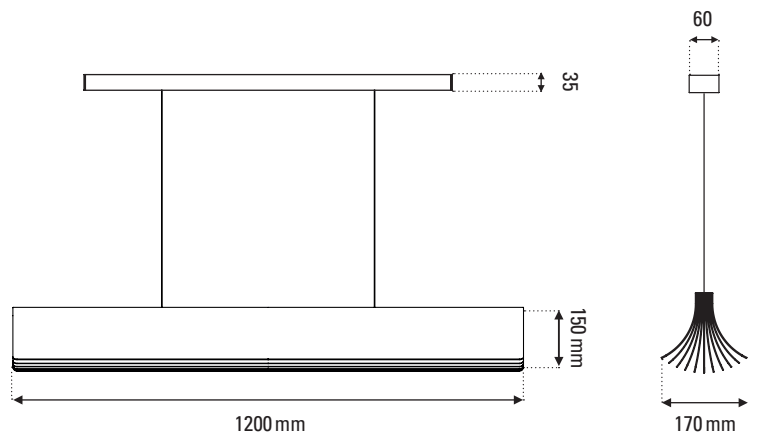

RESPIRO 1200

de Philippe Nigro

FICHE TECHNIQUE

TECHNICAL SHEET

SUSPENSION

PENDANT LAMP

Matériaux Aluminium anodisé
Material Anodized aluminum

Poids 8 kg
Weight

Embase 586 x 60 x 35 mm
Base

Emballage 1320 x 270 x 270 mm
Packaging

IP 20
IP

Tension 230V
Voltage

Classe 1
Class

Watt 34W
Watt

Source INTEGRATED LED 2700K
Source

Lumens 3400lm
Lumens output

Driver Driver fourni (166 x 52 x 24 mm)
Dimmable TRIAC 850 mA / 27-53V / 45W
Driver supplied (166 x 52 x 24 mm)
TRIAC dimmable 850 mA / 27-53V / 45W

Câble Longueur : 3 m
Wire Length : 3 m

Interrupteur NA
Switch

Fiches NA
Plug

FINITIONS FINISHES