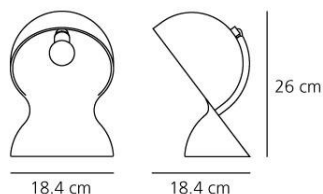

#### DIMENSIONS

Length:	cm 18.4
Width:	cm 18.4
Height:	cm 26
Impact Resistance:	N.D.
Glow Wire Test:	N.D. °

#### DIMENSIONS