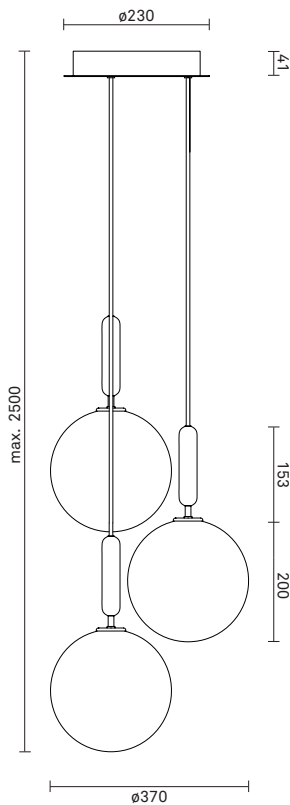

TECHNICAL INFO

Product no.: 03610224

Type: Suspension - Indoor

Colour:

Glass: Opal White

Metal: Rock Grey

Cable: Black

Materials:

Powder coated metal

Mouth-blown glass

Fabric covered cable

Dimensions:

ø370mm x max. 2500mm

Ceiling plate: ø230mm x 41mm

Fabric cable - Length: 2500mm

Product weight:

Product incl. ceiling plate: - g

Ceiling plate: 1036 g

Packaging:

Dimensions: L: -mm x W: -mm x H: -mm

Weight: - g

Total weight incl. product: - g

Number of parcels: 4

Material: Brown cardboard.