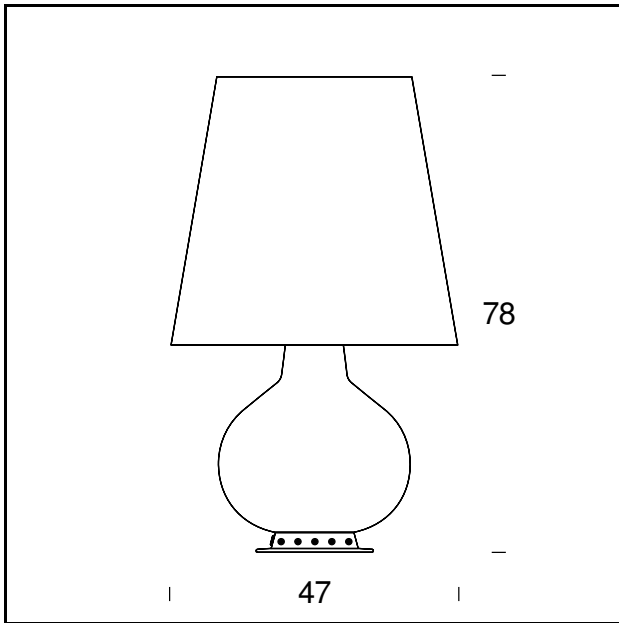

Table Lamp

TECHNICAL SHEET

Table lamp with dual controls. Metal frame with white finish. Shade and base in frosted white blown glass. Black power cable, plug and switch.

MODEL NAME: Fontana

CODE: 1853/0

DIMENSIONS: Ø 20 x 34 cm

MATERIALS: Glass

BULB: 1x46W (HA) Eco Saver E27 + 2x20W (HA) Eco Saver G9

PLUG: Black

POWER CORD: Black

CERTIFICATIONS AND SYMBOLS:

MODEL NAME: Fontana

CODE: 1853

DIMENSIONS: Ø 32 x 53 cm

MATERIALS: Glass

BULB: 1x100W (HA) Eco Saver E27 + 2x30W (HA) Eco Saver E14

PLUG: Black

POWER CORD: Black

CERTIFICATIONS AND SYMBOLS:

MODEL NAME: Fontana

CODE: 1853/1

DIMENSIONS: Ø 47x78 cm