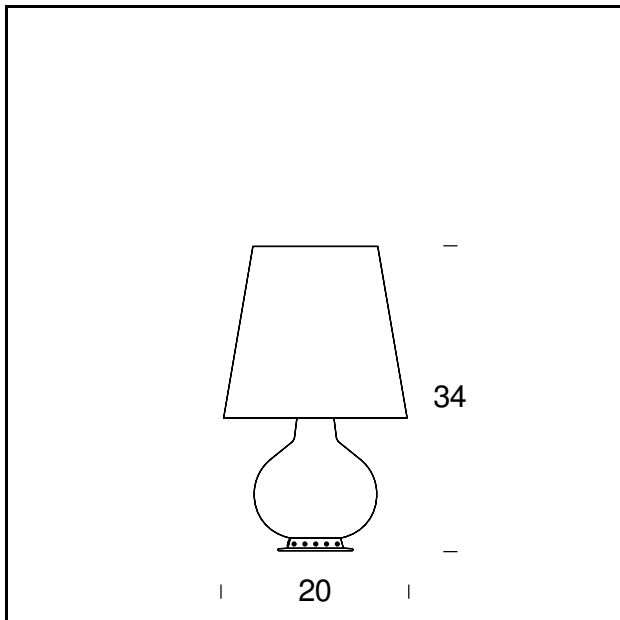

Table Lamp

TECHNICAL SHEET

Table lamp with dual controls. Metal frame with white finish. Shade and base in frosted white blown glass. Black power cable, plug and switch.

MODEL NAME: Fontana

CODE: 1853/0

DIMENSIONS: Ø 20 x 34 cm

MATERIALS: Glass

BULB: 1x46W (HA) Eco Saver E27 + 2x20W (HA) Eco Saver G9

PLUG: Black

POWER CORD: Black

CERTIFICATIONS AND SYMBOLS:

MODEL NAME: Fontana

CODE: 1853

DIMENSIONS: Ø 32 x 53 cm

MATERIALS: Glass

BULB: 1x100W (HA) Eco Saver E27 + 2x30W (HA) Eco Saver E14

PLUG: Black

POWER CORD: Black

CERTIFICATIONS AND SYMBOLS:

MODEL NAME: Fontana

CODE: 1853/1

DIMENSIONS: Ø 47x78 cm