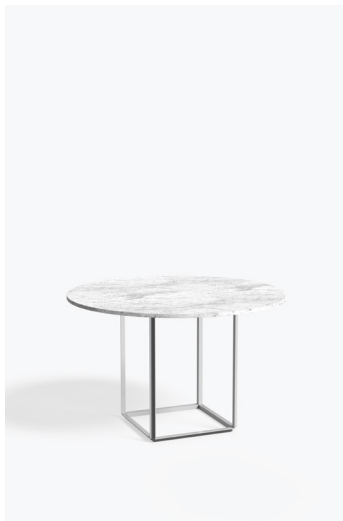

PEARL WHITE W. WHITE CARRERA MARBLE