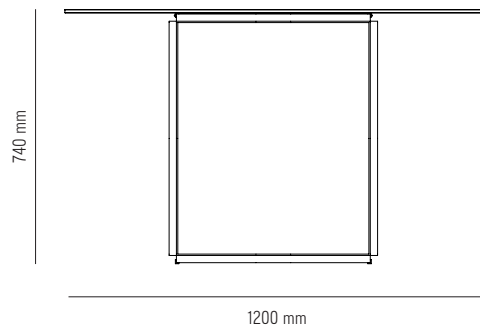

## FLORENCE DINING TABLE Ø120

The Florence Table series expands, quite literally. Now available in a Ø145cm version, it has even more room to focus on the contents of living. With the addition of wood veneer and marble table top options - as well as glass, Florence's sleek frame still provides that same visual lightness and beautiful simplicity of the original.

PRODUCT FACT SHEET > FURNITURE > FLORENCE DINING TABLE Ø120

## SPECIFICATION

<b>PRODUCT NAME</b>	FLORENCE DINING TABLE Ø120
<b>DESIGNER</b>	KNUT BENDIK HUMLEVIK & JOSEFINE HEDEMANN
<b>YEAR</b>	2016
<b>CATEGORY</b>	FURNITURE
<b>TYPE</b>	DINING TABLE
<b>MATERIAL</b>	METALLIC POWDER COATED STEEL AND TEMPERED GLASS, MARBLE OR WOOD
<b>COLOR /VARIATION</b>	IRON BLACK FRAME /RAW GOLD FRAME /WHITE METALLIC FRAME /SMOKED GLASS TABLE TOP /CLEAR GLASS TABLE TOP /WHITE CARRERA MARBLE TABLE TOP
<b>PRODUCT DIMENSIONS</b>	TABLE TOP: Ø 1200 X 10/20 MM FRAME: H 720 X W 600 X D 600 MM
<b>CONTRY OF ORIGIN</b>	EU
<b>MASTERPACKAGING</b>	1