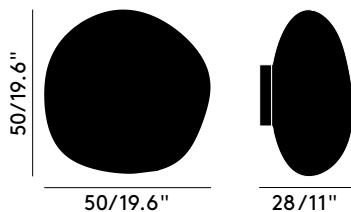

MELT SURFACE

MADE TO ORDER

OFF

ON

With Melt, our experiments in the technologically advanced field of vacuum metallisation take on a new twist. Melt is a distorted lighting globe born from our collaboration with Swedish radical design collective FRONT. Available in Pendant and Surface light versions..

MELT SURFACE EU

Code

Blue MESS02BLEU

Year of Design	2016
Material	Polycarbonate
Bulb Spec	E27 GLS 28W (max). Bulb not included.
Cable Spec	N/A
Dimmability	Mains dimmable (depending on lamp application).
Made To Order	MOQ 50 units, lead time 3 months