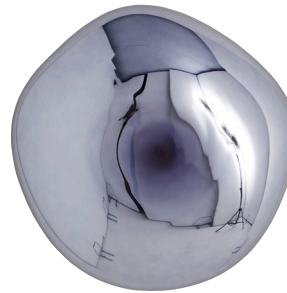

MELT SURFACE

OFF

ON

OFF

ON

With Melt, our experiments in the technologically advanced field of vacuum metallisation take on a new twist. Melt is a distorted lighting globe born from our collaboration with Swedish radical design collective FRONT. Available in Pendant and Surface light versions.

MELT SURFACE EU

Code

Chrome MESS02CHEU

Gold MESS02GOEU

Year of Design	2016
Material	Polycarbonate
Bulb Spec	E27 GLS 28W (max). Bulb not included.
Cable Spec	N/A
Dimmability	Mains dimmable (depending on lamp application).

MELT SURFACE

NEW

OFF

ON

OFF

ON

With Melt, our experiments in the technologically advanced field of vacuum metallisation take on a new twist. Melt is a distorted lighting globe born from our collaboration with Swedish radical design collective FRONT. Available in Pendant and Surface light versions.

MELT SURFACE

MADE TO ORDER

OFF

ON

With Melt, our experiments in the technologically advanced field of vacuum metallisation take on a new twist. Melt is a distorted lighting globe born from our collaboration with Swedish radical design collective FRONT. Available in Pendant and Surface light versions..