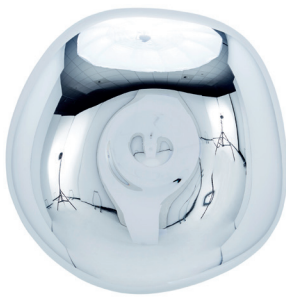

MELT SURFACE

OFF

ON

OFF

ON

With Melt, our experiments in the technologically advanced field of vacuum metallisation take on a new twist. Melt is a distorted lighting globe born from our collaboration with Swedish radical design collective FRONT. Available in Pendant and Surface light versions.

MELT SURFACE EU

Code

Chrome MESS02CHEU

Gold MESS02GOEU

Year of Design	2016
Material	Polycarbonate
Bulb Spec	E27 GLS 28W (max). Bulb not included.
Cable Spec	N/A
Dimmability	Mains dimmable (depending on lamp application).

MELT SURFACE

NEW

OFF

ON

OFF

ON

With Melt, our experiments in the technologically advanced field of vacuum metallisation take on a new twist. Melt is a distorted lighting globe born from our collaboration with Swedish radical design collective FRONT. Available in Pendant and Surface light versions.

MELT SURFACE

MADE TO ORDER

OFF

ON

With Melt, our experiments in the technologically advanced field of vacuum metallisation take on a new twist. Melt is a distorted lighting globe born from our collaboration with Swedish radical design collective FRONT. Available in Pendant and Surface light versions..