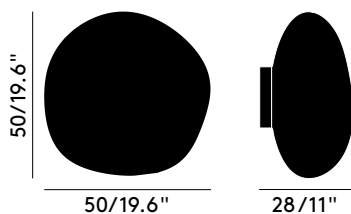

MELT SURFACE EU

Code

Chrome MESS02CHEU

Gold MESS02GOEU

Year of Design	2016
Material	Polycarbonate
Bulb Spec	E27 GLS 28W (max). Bulb not included.
Cable Spec	N/A
Dimmability	Mains dimmable (depending on lamp application).

Country of origin

Germany

Packaging

Height	0.4 m
Width	0.45 m
Length	0.45 m
Weight	3.5 kg

Product weight

1.5 kg

Recommended LED

E27 4-9W GLS