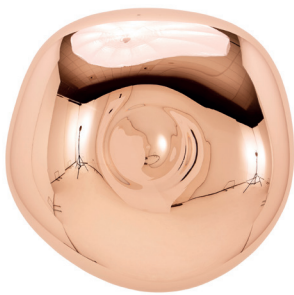

MELT SURFACE

OFF

ON

OFF

ON

With Melt, our experiments in the technologically advanced field of vacuum metallisation take on a new twist. Melt is a distorted lighting globe born from our collaboration with Swedish radical design collective FRONT. Available in Pendant and Surface light versions.

MELT SURFACE EU

Code

Chrome MESS02CHEU

Gold MESS02GOEU

Year of Design	2016
Material	Polycarbonate
Bulb Spec	E27 GLS 28W (max). Bulb not included.
Cable Spec	N/A
Dimmability	Mains dimmable (depending on lamp application).

MELT SURFACE

NEW

OFF

ON

OFF

ON

With Melt, our experiments in the technologically advanced field of vacuum metallisation take on a new twist. Melt is a distorted lighting globe born from our collaboration with Swedish radical design collective FRONT. Available in Pendant and Surface light versions.

MELT SURFACE

MADE TO ORDER

OFF

ON

With Melt, our experiments in the technologically advanced field of vacuum metallisation take on a new twist. Melt is a distorted lighting globe born from our collaboration with Swedish radical design collective FRONT. Available in Pendant and Surface light versions..