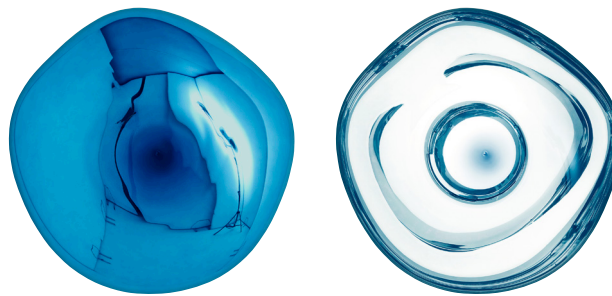

MELT SURFACE

OFF

ON

OFF

ON

With Melt, our experiments in the technologically advanced field of vacuum metallisation take on a new twist. Melt is a distorted lighting globe born from our collaboration with Swedish radical design collective FRONT. Available in Pendant and Surface light versions.

MELT SURFACE

NEW

OFF

ON

OFF

ON

With Melt, our experiments in the technologically advanced field of vacuum metallisation take on a new twist. Melt is a distorted lighting globe born from our collaboration with Swedish radical design collective FRONT. Available in Pendant and Surface light versions.

MELT SURFACE EU

Code
 Copper MESS02COEU
 Smoke MESS02SMEU

Year of Design	2016
Material	Polycarbonate
Bulb Spec	E27 GLS 28W (max). Bulb not included.
Cable Spec	N/A
Dimmability	Mains dimmable (depending on lamp application).

MELT SURFACE

MADE TO ORDER

OFF

ON

With Melt, our experiments in the technologically advanced field of vacuum metallisation take on a new twist. Melt is a distorted lighting globe born from our collaboration with Swedish radical design collective FRONT. Available in Pendant and Surface light versions..