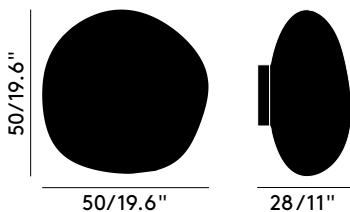

MELT SURFACE

NEW

With Melt, our experiments in the technologically advanced field of vacuum metallisation take on a new twist. Melt is a distorted lighting globe born from our collaboration with Swedish radical design collective FRONT. Available in Pendant and Surface light versions.

MELT SURFACE EU

Code
Copper MESS02COEU
Smoke MESS02SMEU

Year of Design	2016
Material	Polycarbonate
Bulb Spec	E27 GLS 28W (max). Bulb not included.
Cable Spec	N/A
Dimmability	Mains dimmable (depending on lamp application).