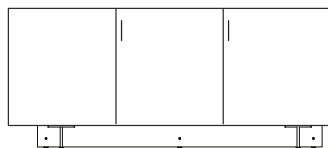

3-door chest on feet k 38 / dark walnut /
plomb lacquer

DIMENSIONS
H 34 - "
W 80 - "
D 17 - "