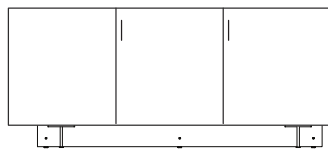

3-door chest on feet k 38 / plomb
lacquer

DIMENSIONS
H 34 - "
W 80 - "
D 17 - "