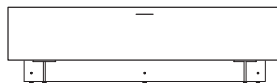

tv cabinet – w 170 on feet j 2 / plomb lacquer

DIMENSIONS
H 20 - "
W 67 - "
D 17 - "