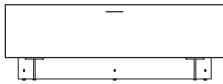

DIMENSIONS

H 20 - "
W 53 - "
D 17 - "

tv cabinet – w 135 on feet j 1 / plomb lacquer

DIMENSIONS

H 20 - "
W 53 - "
D 17 - "

tv cabinet – w 135 on feet j 1 / dark
walnut / plomb lacquer

DIMENSIONS
H 20 - "
W 53 - "
D 17 - "