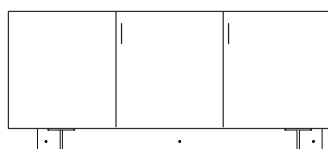

DIMENSIONS
H 30 - "
W 80 - "
D 17 - "

3-door chest on plinth k 28 / plomb lacquer

DIMENSIONS
H 30 - "
W 80 - "
D 17 - "

3-door chest on plinth k 28 / dark walnut / plomb lacquer

DIMENSIONS
H 30 - "
W 80 - "
D 17 - "