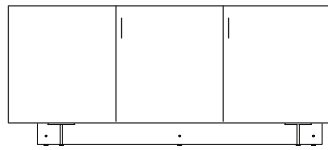

3-door chest on feet k 38 / dark walnut /
perle lacquer

DIMENSIONS
H 34 - "
W 80 - "
D 17 - "