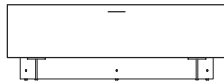

tv cabinet – w 135 on feet j 1 / perle lacquer

DIMENSIONS

H 20 - "
W 53 - "
D 17 - "