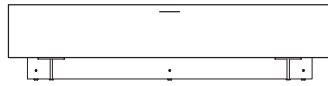

tv cabinet – w 202 on feet j 3 / dark walnut / perle lacquer

DIMENSIONS
H 20 - "
W 80 - "
D 17 - "