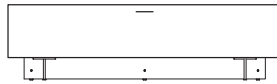

tv cabinet – w 170 on feet j 2 / perle lacquer

DIMENSIONS
H 20 - "
W 67 - "
D 17 - "