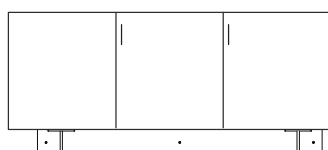

3-door chest on feet k 38 / perle lacquer

DIMENSIONS
H 34 - "
W 80 - "
D 17 - "