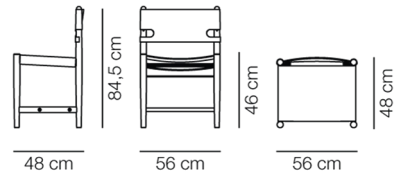

Colours

WOODS

Oak black lacquered

Oak clear oil

Oak light oil

Oak smoked and oiled

Oak soap

Fredericia