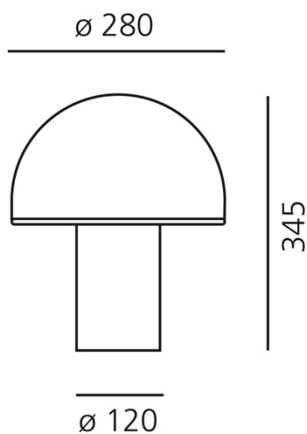

FEATURES

Product name: Onfale little
Article Code: A006400
Colour: White
Material: blown glass
Series: Design
Environment: Indoor
Area contract:

OPTICS

Emission: Diffused

DIMENSIONS

Height: cm 26
Diameter: cm 20
Base Diameter: cm 10
Impact Resistance: N.A.
Glow Wire Test: N.A.

PRODUCT CODE

A006500

Light emission

IP20

TECHNICAL DATA SHEET
FEATURES

Product name:	Onfale medium
Article Code:	A006500
Colour:	White
Material:	blown glass
Series:	Design
Environment:	Indoor
Area contract:	

OPTICS

Emission:	Diffused
-----------	----------

DIMENSIONS

Height:	cm 28
Diameter:	cm 34.5
Base Diameter:	cm 12
Impact Resistance:	N.A.
Glow Wire Test:	N.A. °

DIMENSIONS

LAMPS NOT INCLUDED

<input type="checkbox"/>	Category:	HALO
	Number:	1
	Watt:	46W
	Socket:	E27
	Class:	A

DIMENSIONS

Height:	cm 44
Diameter:	cm 36
Base Diameter:	cm 14
Impact Resistance:	N.A.
Glow Wire Test:	N.A.

DIMENSIONS

LAMPS NOT INCLUDED

<input type="checkbox"/>	Category:	HALO
	Number:	1
	Watt:	20W
	Socket:	E14
	Luminous Flux (lm):	235 lm
	Class:	A