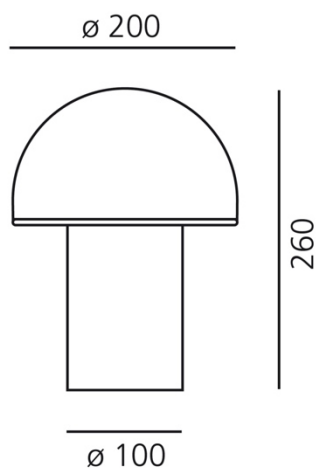

FEATURES

Product name: Onfale little
Article Code: A006400
Colour: White
Material: blown glass
Series: Design
Environment: Indoor
Area contract:

OPTICS

Emission: Diffused

DIMENSIONS

Height: cm 26
Diameter: cm 20
Base Diameter: cm 10
Impact Resistance: N.A.
Glow Wire Test: N.A.

DIMENSIONS

LAMPS NOT INCLUDED

Category: HALO
Number: 1
Lbs: Qt26
Watt: 46W
Socket: E14
Type: N/s
Luminous Flux (lm): 630lm
Colour Rendering: 1a
Colour temperature (K): 2800K

COLOUR

ALTERNATIVE LAMPS

LED retrofit

OPTICS

Emission:	Diffused
-----------	----------

DIMENSIONS

Height:	cm 28
Diameter:	cm 34.5
Base Diameter:	cm 12
Impact Resistance:	N.A.
Glow Wire Test:	N.A. °

DIMENSIONS

LAMPS NOT INCLUDED

<input type="checkbox"/>	Category:	HALO
	Number:	1
	Watt:	46W
	Socket:	E27
	Class:	A

DIMENSIONS

Height:	cm 44
Diameter:	cm 36
Base Diameter:	cm 14
Impact Resistance:	N.A.
Glow Wire Test:	N.A.

DIMENSIONS

LAMPS NOT INCLUDED

<input type="checkbox"/>	Category:	HALO
	Number:	1
	Watt:	20W
	Socket:	E14
	Luminous Flux (lm):	235 lm
	Class:	A