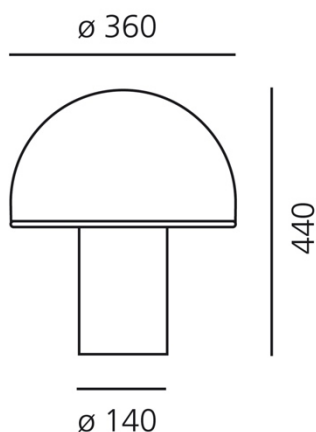

FEATURES

Product name: Onfale little
Article Code: A006400
Colour: White
Material: blown glass
Series: Design
Environment: Indoor
Area contract:

OPTICS

Emission: Diffused

DIMENSIONS

Height: cm 26
Diameter: cm 20
Base Diameter: cm 10
Impact Resistance: N.A.
Glow Wire Test: N.A.

OPTICS

Emission:	Diffused
-----------	----------

DIMENSIONS

Height:	cm 28
Diameter:	cm 34.5
Base Diameter:	cm 12
Impact Resistance:	N.A.
Glow Wire Test:	N.A. °

DIMENSIONS

LAMPS NOT INCLUDED

<input type="checkbox"/>	Category:	HALO
	Number:	1
	Watt:	46W
	Socket:	E27
	Class:	A

A006300

Light emission

IP20

TECHNICAL DATA SHEET
FEATURES

Product name:	Onfale big
Article Code:	A006300
Colour:	White
Material:	blown glass
Series:	Design
Environment:	Indoor
Area contract:	

OPTICS

Emission:	Diffused
-----------	----------

DIMENSIONS

Height:	cm 44
Diameter:	cm 36
Base Diameter:	cm 14
Impact Resistance:	N.A.
Glow Wire Test:	N.A.

DIMENSIONS

LAMPS NOT INCLUDED

<input type="checkbox"/>	Category:	HALO
	Number:	1
	Watt:	20W
	Socket:	E14
	Luminous Flux (lm):	235 lm
	Class:	A