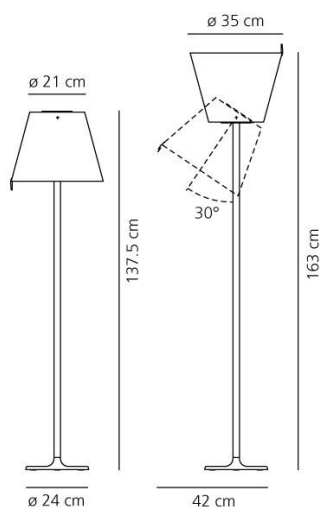

#### DIMENSIONS

Height:	cm 137
Diameter:	cm 35
Base Diameter:	cm 24
Max Extension Height:	cm 163
Inclination:	30
Impact Resistance:	N/D
Glow Wire Test:	650 °

#### DIMENSIONS