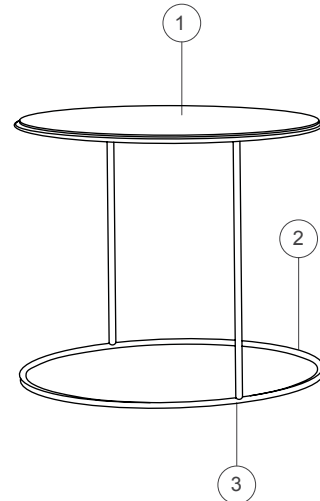

### Base:

2. Brushed stainless steel

## Dimensions\_

### Cl\_1

45  
17 3/4"

Ø55  
Ø21 1/2"

Ø55  
Ø21 1/2"