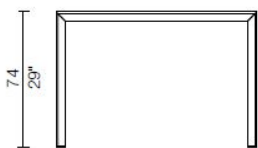

## 370 EL DOM

Catalogue I **Contemporanei**

Year of production **2006**

Table in natural or dark-stained oak or in santos rosewood, in three sizes. The table can be dismantled. Assembly and stability are ensured by an internal anchorage mechanism set in the two sides and the top. The feet are in matt grey satined aluminium.

### Dimensions