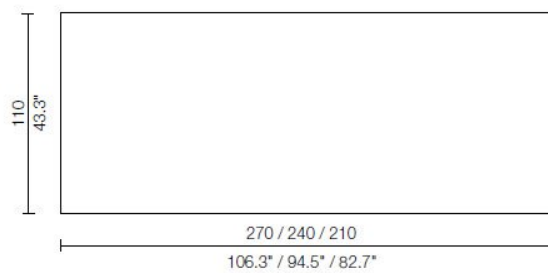

## 370 EL DOM

Catalogue I **Contemporanei**

Year of production **2006**

Table in natural or dark-stained oak or in santos rosewood, in three sizes. The table can be dismantled. Assembly and stability are ensured by an internal anchorage mechanism set in the two sides and the top. The feet are in matt grey satined aluminium.

### Dimensions