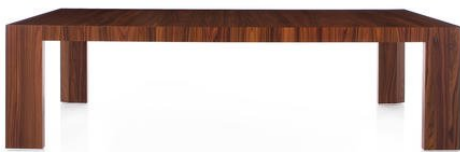

Cassina

370 EL DOM

Catalogue I **Contemporanei**

Year of production **2006**

Table in natural or dark-stained oak or in santos rosewood, in three sizes. The table can be dismantled. Assembly and stability are ensured by an internal anchorage mechanism set in the two sides and the top. The feet are in matt grey satined aluminium.

Gallery