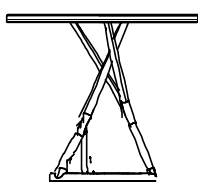

DESCRIPTION

Typology	Coffee table
Structure	Brass-casting
Top	Marble

DIMENSIONS

410
16 1/4"

Ø 470
18 1/2"

530
20 3/4"

Ø 390
15 1/4"