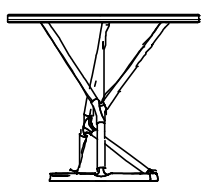

DESCRIPTION

Typology	Coffee table
Structure	Brass-casting
Top	Marble

DIMENSIONS

410
16 1/4"

Ø 470
18 1/2"

530
20 3/4"

Ø 390
15 1/4"