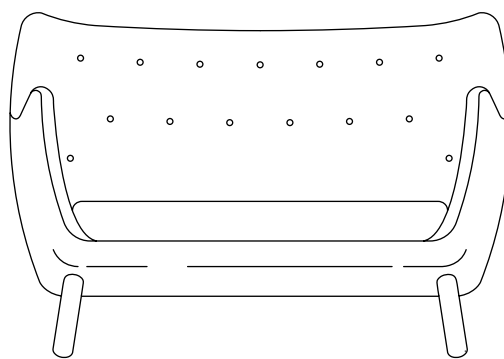

**HOUSE OF  
FINN JUHL**

**POET SOFA** 1941  
**BY FINN JUHL**

## POET SOFA <sup>1941</sup>

This small two-seater sofa first saw the light of day at the Copenhagen Cabinetmakers' Guild Exhibition in 1941. The sofa received its name in 1959, when a popular Danish cartoonist depicted the sofa as the place where his protagonist would withdraw to contemplate the intricacies of life. The sofa is upholstered by hand in Denmark.

### PRODUCT INFO

<b>CATEGORY</b>	Sofa
<b>DESIGN</b>	Finn Juhl
<b>YEAR</b>	1941, relaunched in 2001
<b>MATERIALS</b>	Legs: Walnut, oak or black stained Upholstery: Textile or leather
<b>DIMENSIONS</b>	Size: W 136 cm x D 80 cm x H 87 cm Seat height: 38 cm Weight: 38 kg Cbm: 1,03 m <sup>3</sup>  Fabric consumption: Frame: 4,90 m Cushion: 1,10 m

80 cm

136 cm

87 cm