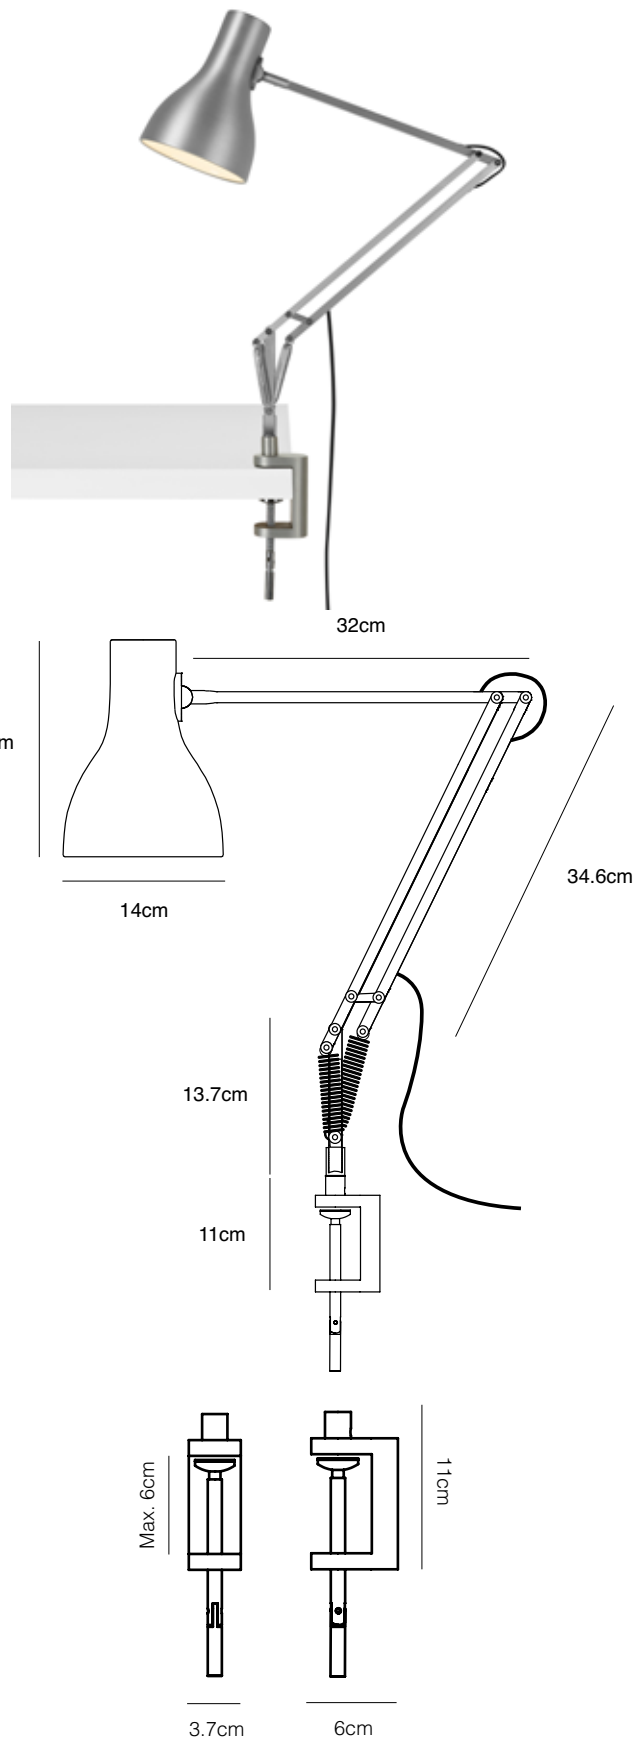

Type 75™ Desk Lamp with Desk Clamp

ANGLEPOISE®

Type 75™ Collection | Technical Sheet

Launched In 2004 | Designed by Sir Kenneth Grange

Product

Desk Lamp with Clamp - Jet Black
 Desk Lamp with Clamp - Brushed Aluminium
 Desk Lamp with Clamp - Jasmine White*

*Accessory is not colour-matched.

Accessories

Desk Clamp - Jet Black
 Desk Clamp - Alpine White
 Desk Clamp - Slate Grey
 Desk Clamp - Brushed Aluminium

Description

Designed to clamp to any horizontal surface of between 6 and 50mm thick, our Type Range Desk Clamp extends the functional possibilities of our best-selling Type 75™ desk lamp. Now scaled down to its corresponding products, it is more compact, convenient and versatile than ever before.

Materials

- Matt paint or brushed aluminium finish
- Aluminium shade
- Aluminium arms
- Chrome plated fittings
- Anglepoise® constant tension spring technology

Dimensions

- Shade diameter: 14cm
- Shade height: 19cm
- Max reach: 66cm (from base to shade)
- Cable length: 270cm
- Lamp Packaging (L x W x H): 31cm x 17cm x 44cm
- Lamp Packaged Weight: 3.65kg

Electrical

- Voltage 220/240V, 50/60Hz
- Class II - Double insulated
- Note: Bulb weight critical for balance. Approximate bulb weight 25-60g
- Inline cable switch (34cm from product)
- Plug: 2-pin Europlug to CEE 7/16
- E27 lamp holder
- Maximum permitted bulb: 20W CFL / 10W LED E27
- Supplied with compatible 10W LED E27 bulb
 - Luminous Intensity: 806lm
 - Life: 15,000 Hours
 - Non-dimmable
 - Colour Temperature: 2700K
 - CRI (Ra): 80