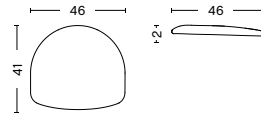

Care- and maintenance instructions and test certificates are available at hay.com.

J110 CUSHION

DESIGN BY HAY

DIMENSIONS

WIDTH / 46 cm / 18.1"

DEPTH / 41 cm / 16.1"

HEIGHT / 2 cm / 0.79"

FOAM