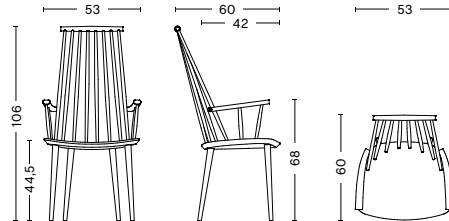

Seat in moulded beech with outer beech veneer. Legs are premounted with glue. Painted versions have a layer of paper on the top to prevent cracks to the veneer.

Assembled.

DIMENSIONS

WIDTH / 53 cm / 20.9"
DEPTH / 60 cm / 23.6"
HEIGHT / 106 cm / 41.7"
SEAT HEIGHT / 44,5 cm / 17.5"
SEAT DEPTH / 42 cm / 16.5"