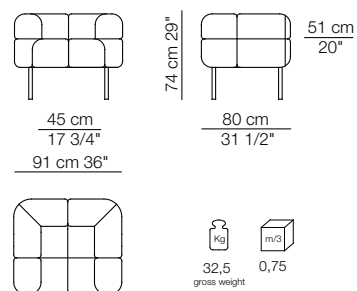

PECORELLE

Poltrona
Armchair

Divano
Sofa

I colori sono da considerarsi puramente indicativi / Colors are to be considered as purely indicative 2020 - Rev. 0.0 - Seven Salotti S.p.A - All rights reserved

Sizes, weights and finishes may change without previous notice. All dimensions are expressed in centimeters and inches. File CAD 2D-3D available on www.arflex.com For more information on product visit www.arflex.com, or contact us at : info@arflex.it