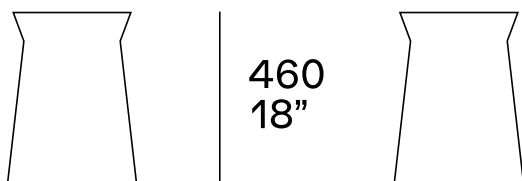

DESCRIPTION

Typology	Coffee table
Structure	Solid wood version Polyurethane lacquered version

DIMENSIONS

Version in wood

Ø 320 - 340
12 1/2" - 13 1/2"

Version in lacquer

Ø 360 - 380
14 1/4" - 15"