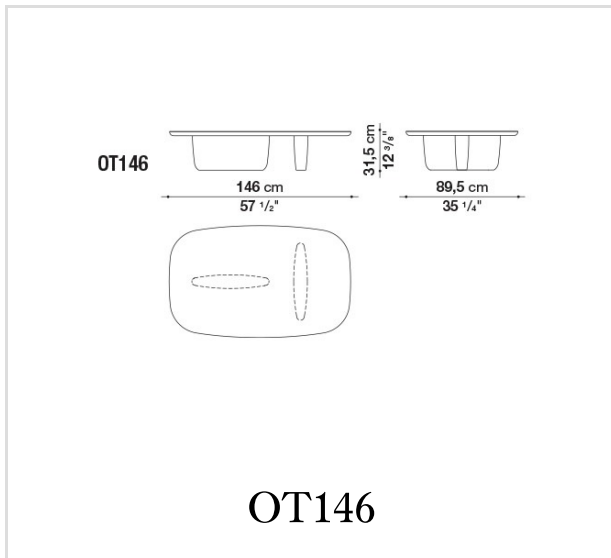

Technical information

Top and legs
cement (Ultra High Performance Concrete)

Coupling plate
galvanized sheet

Feet
stainless steel

Ferrules
thermoplastic material

Technical drawings

B&B Italia reserves the right to make technological and aesthetic improvements to its models, including changes to the sizes and materials, without notice. The technical drawings do not define the details of the product. The measurements shown are indicative and may undergo changes. In particular, the dimensions relevant to the padded parts are subject to usage tolerances over time caused by the normal adjustment of the padding. For the specific information, please contact the dealer closest to you.