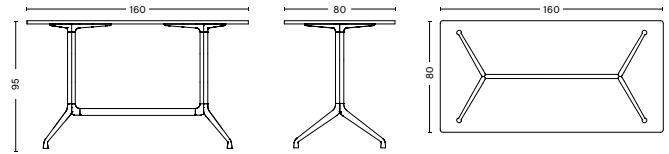

FRAME / Is made of extruded profiles and diecast aluminium parts. The frame parts are fastened and locked with expansion elements and steel reinforcement brackets. The tabletop is mounted with self-tapping screws in predrilled holes.

Requires assembly.

DIMENSIONS

LENGHT / 160 cm / 62.99"
WIDTH / 80 cm / 31.5"
HEIGHT / 74 cm / 29.13"

LENGHT / 160 cm / 62.99"
WIDTH / 80 cm / 31.5"
HEIGHT / 95 cm / 37.40"

LENGHT / 160 cm / 62.99"
WIDTH / 80 cm / 31.5"
HEIGHT / 105 cm / 41.34"

LENGHT / 180 cm / 70.87"
WIDTH / 90 cm / 35.43"
HEIGHT / 74 cm / 29.13"

LENGHT / 180 cm / 70.87"
WIDTH / 105 cm / 41.34"
HEIGHT / 74 cm / 29.13"

LENGHT / 220 cm / 86.61"
WIDTH / 90 cm / 35.43"
HEIGHT / 74 cm / 29.13"

LENGHT / 220 cm / 86.61"
WIDTH / 105 cm / 41.34"
HEIGHT / 74 cm / 29.13"

LENGHT / 280 cm / 110.24"
WIDTH / 90 cm / 35.43"
HEIGHT / 74 cm / 29.13"

LENGHT / 280 cm / 110.24"
WIDTH / 105 cm / 41.34"
HEIGHT / 74 cm / 29.13"