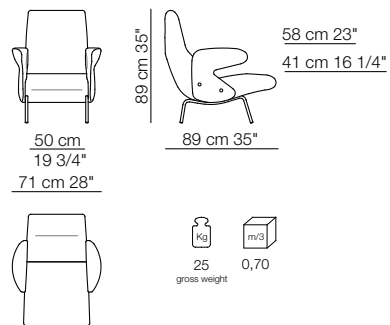

DELFINO

Poltrona
Armchair

Pouf

I colori sono da considerarsi puramente indicativi / Colors are to be considered as purely indicative 2020 - Rev. 0.0 - Seven Salotti S.p.A - All rights reserved

Sizes, weights and finishes may change without previous notice. All dimensions are expressed in centimeters and inches. File CAD 2D-3D available on www.arflex.com For more information on product visit www.arflex.com, or contact us at : info@arflex.it