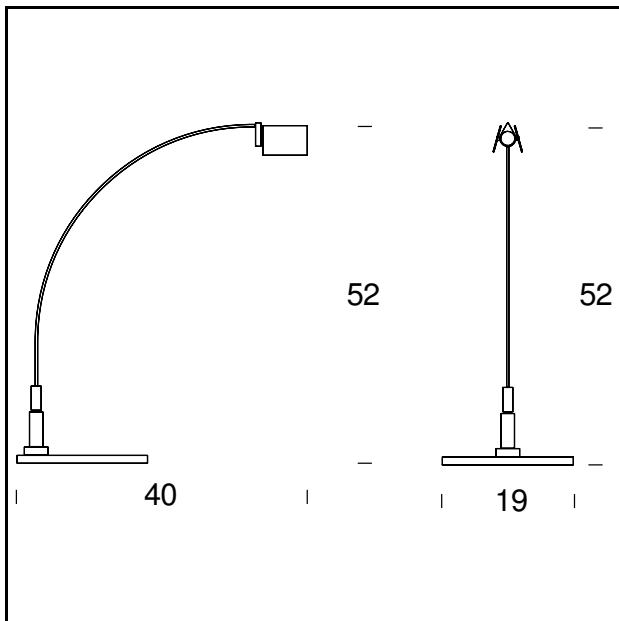

RELATED PRODUCTS

FALENA

Floor Lamp

FALENA

Wall Lamp

TECHNICAL SHEET

Low-voltage table lamp with electronic plug-in transformer and cable switch for dual light intensity. Base in cut float glass. Chromed metal body with 360° horizontal rotation. Pivoting anodized aluminium diffuser fins. Jack connection from base to body. Black power cable, plug and switch.

MODEL NAME: Falena

CODE: 3016+3017

DIMENSIONS: Ø 19 x 40 x 52 cm

MATERIALS: Glass, metal

BULB: 1x50W (HA) GY 6.35 or 1x35W (HA) Eco Saver GY 6.35 - 12V

PLUG: Black

POWER CORD: Black

CERTIFICATIONS AND SYMBOLS: