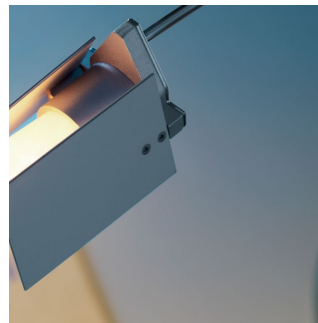

FALENA

Alvaro Siza, 1994

Lightness and elegance for this family of lamps designed by Alvaro Siza and available in floor, table and wall versions. Adjustable body and diffuser wings for complete management of light.

RELATED PRODUCTS

FALENA

Floor Lamp

FALENA

Wall Lamp

TECHNICAL SHEET

Low-voltage table lamp with electronic plug-in transformer and cable switch for dual light intensity. Base in cut float glass. Chromed metal body with 360° horizontal rotation. Pivoting anodized aluminium diffuser fins. Jack connection from base to body. Black power cable, plug and switch.

MODEL NAME: Falena

CODE: 3016+3017

DIMENSIONS: Ø 19 x 40 x 52 cm

MATERIALS: Glass, metal

BULB: 1x50W (HA) GY 6.35 or 1x35W (HA) Eco Saver GY 6.35 - 12V

PLUG: Black

POWER CORD: Black

CERTIFICATIONS AND SYMBOLS: