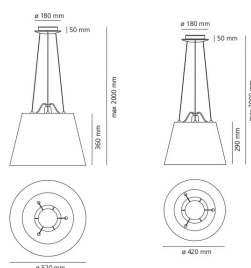

TECHNICAL DATA SHEET

FEATURES

Product name:	Tolomeo Mega suspension - Body lamp - Alluminium
Article Code:	0782010A
Colour:	Alluminium
Material:	Aluminium
Series:	Design

DIMENSIONS

Base Width:	cm 5
Base Diameter:	cm 18
Max Height from ceiling:	cm 200

DIMENSIONS

COLOUR

LAMPS NOT INCLUDED

	Category:	HALO
	Number:	1
	Lbs:	Qt32
	Watt:	150W
	Socket:	E27
	Type:	Hsgsbt/c
	Luminous Flux (lm):	2870lm
	Colour Rendering:	1a
	Colour temperature (K):	2900K
	Duration (h):	2000h