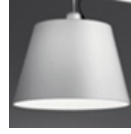

TOLOMEO MEGA DIFF.RASO
520 0781060A