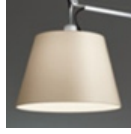

TOLOMEO MEGA
DIFF.PERG.520 0780060A