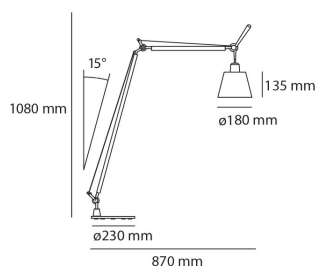

#### DIMENSIONS

Height:	cm 108
Diameter:	cm 18
Max Extension Length:	cm 87
Impact Resistance:	N/D
Glow Wire Test:	N/D °

#### DIMENSIONS