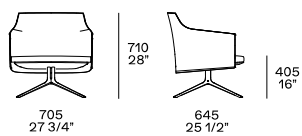

## DESCRIPTION

<b>Typology</b>	Armchair
<b>Structure</b>	Compact polyurethane, with with inside element in flexible polyurethane
<b>Final cover</b>	Not removable cover in fabric, leather, or hide
<b>Under-seat</b>	In compact polyurethane, cover in fabric - leather not removable
<b>Seat cushion</b>	In flexible multi-density polyurethane, pre-cover in polyester padding
<b>Swivel base</b>	Die-cast aluminium
<b>Structure kidneyrest cushion</b>	Compact polyurethane
<b>Pre-cover kidneyrest cushion</b>	Parts in white cotton with feather and parts of polyester padding
<b>Final stretched cover kidneyrest cushion</b>	Removable in fabric and not removable in leather

## DIMENSIONS

Kidneyrest cushion