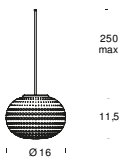

BIANCA SMALL WITHOUT CANOPY CODE - 4306/OBI/NOROSE

Suspension Ø 16x11,5 + 250 cable