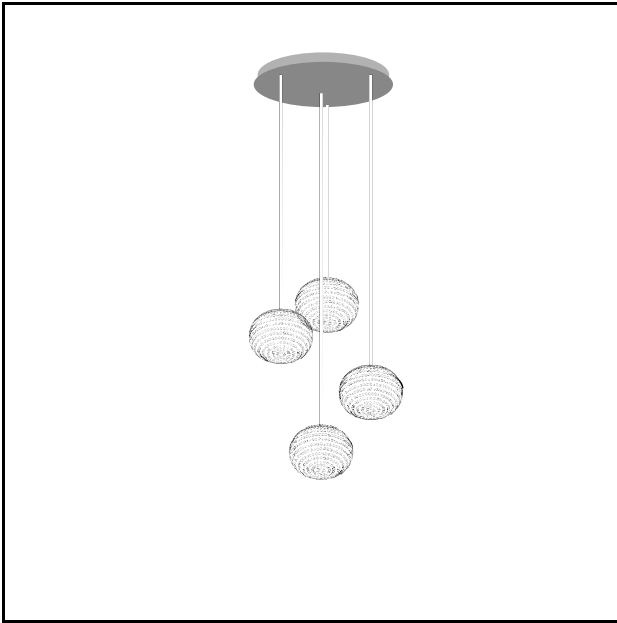

MODEL NAME: Example of multiple composition

CODE: 4 x 4306/0BI/NOROSE + R4284/4

MATERIALS: Glass

COLORS

○ White

BULB: 4 x 4,5W LED (2700 K, CRI>80, 350 Lm) 230V

POWER CORD: transparent

CERTIFICATIONS AND SYMBOLS: