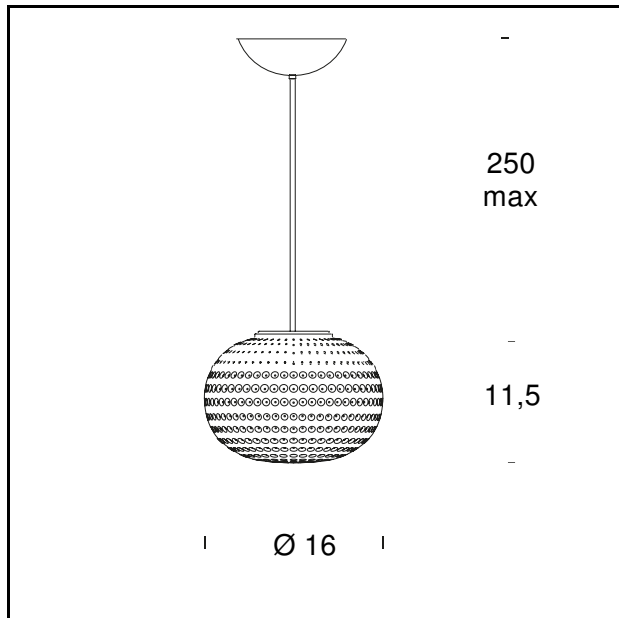

Floor Lamp

TECHNICAL SHEET

Pendant lamp. Glass diffuser made of milky white cased glass, blown and satin-finished. White ceiling rose.
Transparent power cord.

MODEL NAME: Bianca Small

CODE: 4306/0BI

DIMENSIONS: Ø 16x11,5+250 cm

DIMENSIONS: Ø 30x19+250 cm

MATERIALS: Glass

COLORS

White

BULB: LED - 17,5W (2700 K, CRI>80, 1650 Lm) 230V

POWER CORD: Transparent

CERTIFICATIONS AND SYMBOLS:

MODEL NAME: Bianca Medium

CODE: 4366BI

DIMENSIONS: Ø 30x19+250 cm

MATERIALS: Glass

COLORS

White

BULB: 1x46W MAX E27 (IN / HA / FL / LED) 230V

POWER CORD: transparent

CERTIFICATIONS AND SYMBOLS:

CE EAC IP20

MODEL NAME: Bianca Large

CODE: 4306/1BI

DIMENSIONS: Ø 50x35+250 cm

MATERIALS: Glass

COLORS

White

BULB: 1x150W E27 (HA / FL / LED) 230V