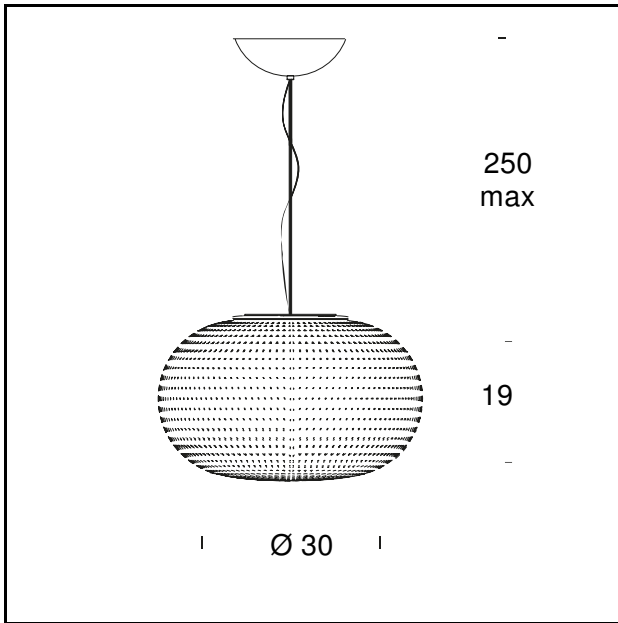

Floor Lamp

TECHNICAL SHEET

Pendant lamp. Glass diffuser made of milky white cased glass, blown and satin-finished. White ceiling rose.
Transparent power cord.

MODEL NAME: Bianca Small

CODE: 4306/0BI

DIMENSIONS: Ø 16x11,5+250 cm

MATERIALS: Glass

COLORS

White

BULB: LED - 4,5W (2700 K, CRI>80, 350 Lm) 230V

POWER CORD: Transparent

CERTIFICATIONS AND SYMBOLS:

MODEL NAME: Bianca Medium

CODE: 4306BI

DIMENSIONS: Ø 30x19+250 cm

MATERIALS: Glass

COLORS

White

BULB: LED - 17,5W (2700 K, CRI>80, 1650 Lm) 230V

POWER CORD: Transparent

CERTIFICATIONS AND SYMBOLS:

MODEL NAME: Bianca Medium

CODE: 4366BI

DIMENSIONS: Ø 30x19+250 cm

MATERIALS: Glass

COLORS

White

BULB: 1x46W MAX E27 (IN / HA / FL / LED) 230V

POWER CORD: transparent

CERTIFICATIONS AND SYMBOLS: