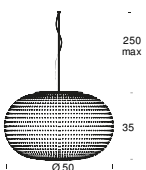

BIANCA LARGE WITHOUT CANOPY CODE - 4306/1BI/NOROSE

Suspension Ø 50x35 + 250 cable - 1x50W (HA/FL/LED) E27