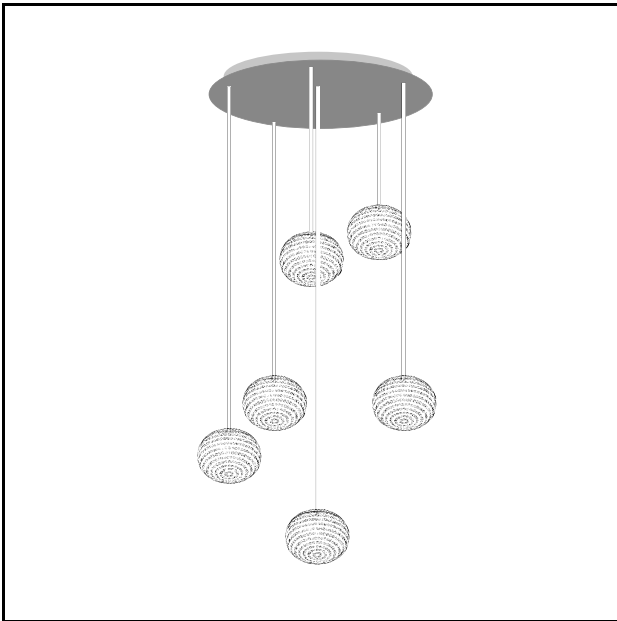

MODEL NAME: Example of multiple composition

CODE: 6 x 4306/0BI/NOROSE + R4284/6

MATERIALS: Glass

COLORS

○ White

BULB: 6 x 4,5W LED (2700 K, CRI>80, 350 Lm) 230V

POWER CORD: transparent

CERTIFICATIONS AND SYMBOLS:

IP20