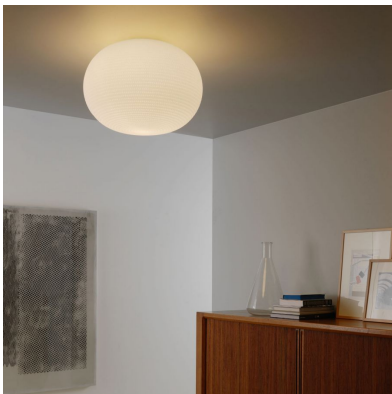

BIANCA

Ceiling Lamp