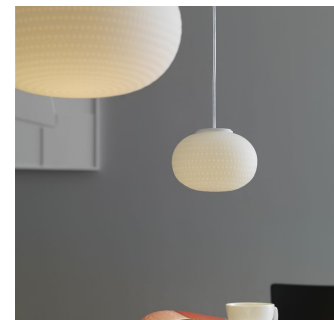

BIANCA

Matti Klenell, 2015

Bianca is a family of luminaires equipped with a fixed-mould blown cased glass diffuser with a milky white satin finish. The decoration on the diffuser surface features an orderly series of shallow delicate grooves etched into the white glass, yielding an effect resembling small footprints on fresh snow. Mouth blown, belt sanded and dipped in acid to obtain the distinctive 'silk effect' typical of fine glassware, Bianca diffusers are available in three different diameters to complete all thirteen types of luminaires belonging to the family. The largest diffuser has a 50 cm diameter and, owing to its dimensions and the amount of glass involved, continues to pose a considerable challenge even for the ablest of glassblowers trained in the fixed-mould blowing technique, which – according to the traditional Venetian production process – is performed without any external aids for turning and shaping the glass blob inside the mould, but relies solely on the glassblower's skill and lung capacity. Bianca is available in the following versions: table-top without stem, floor-standing with base and stem, pendant, wall-mounted and ceiling-mounted. The matt white coating applied to the various metal supports evokes the name and colour of the diffuser. The Small- and Medium-sized versions (with 16 cm and 30 cm diameter respectively) mount a dimmable Led board, while the Large-sized version (50 cm diameter) features an E27 lamp holder capable of housing various types of light sources. Bianca produces a very warm, diffuse and enveloping light emission in the surrounding environment.

Floor Lamp

TECHNICAL SHEET

Pendant lamp. Glass diffuser made of milky white cased glass, blown and satin-finished. White ceiling rose.
Transparent power cord.

MODEL NAME: Bianca Small

CODE: 4306/0BI

DIMENSIONS: Ø 16x11,5+250 cm