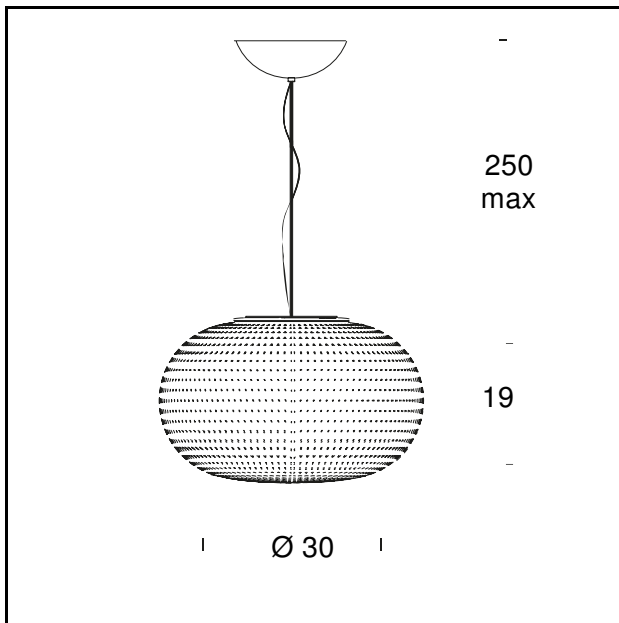

Floor Lamp

TECHNICAL SHEET

Pendant lamp. Glass diffuser made of milky white cased glass, blown and satin-finished. White ceiling rose.
Transparent power cord.

MODEL NAME: Bianca Small

CODE: 4306/0BI

DIMENSIONS: Ø 16x11,5+250 cm

DIMENSIONS: Ø 30x19+250 cm

MATERIALS: Glass

COLORS

White

BULB: LED - 17,5W (2700 K, CRI>80, 1650 Lm) 230V

POWER CORD: Transparent

CERTIFICATIONS AND SYMBOLS:

MODEL NAME: Bianca Medium

CODE: 4366BI

DIMENSIONS: Ø 30x19+250 cm

MATERIALS: Glass

COLORS

White

BULB: 1x46W MAX E27 (IN / HA / FL / LED) 230V

POWER CORD: transparent

CERTIFICATIONS AND SYMBOLS:

CE EAC IP20

MODEL NAME: Bianca Large

CODE: 4306/1BI

DIMENSIONS: Ø 50x35+250 cm

MATERIALS: Glass

COLORS

White

BULB: 1x150W E27 (HA / FL / LED) 230V