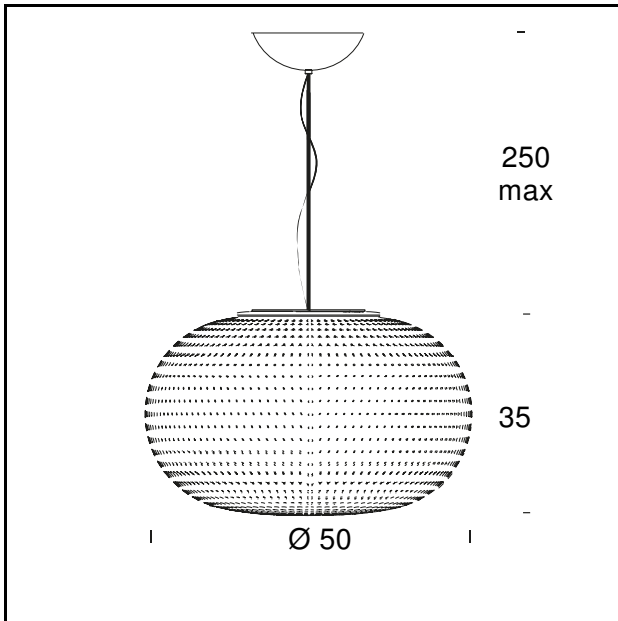

Floor Lamp

TECHNICAL SHEET

Pendant lamp. Glass diffuser made of milky white cased glass, blown and satin-finished. White ceiling rose.
Transparent power cord.

MODEL NAME: Bianca Small

CODE: 4306/0BI

DIMENSIONS: Ø 16x11,5+250 cm

DIMENSIONS: Ø 30x19+250 cm

MATERIALS: Glass

COLORS

White

BULB: LED - 17,5W (2700 K, CRI>80, 1650 Lm) 230V

POWER CORD: Transparent

CERTIFICATIONS AND SYMBOLS:

MODEL NAME: Bianca Medium

CODE: 4366BI

DIMENSIONS: Ø 30x19+250 cm

MATERIALS: Glass

COLORS

White

BULB: 1x46W MAX E27 (IN / HA / FL / LED) 230V

POWER CORD: transparent

CERTIFICATIONS AND SYMBOLS:

CE EAC IP20

MODEL NAME: Bianca Large

CODE: 4306/1BI

DIMENSIONS: Ø 50x35+250 cm

MATERIALS: Glass

COLORS

White

BULB: 1x150W E27 (HA / FL / LED) 230V