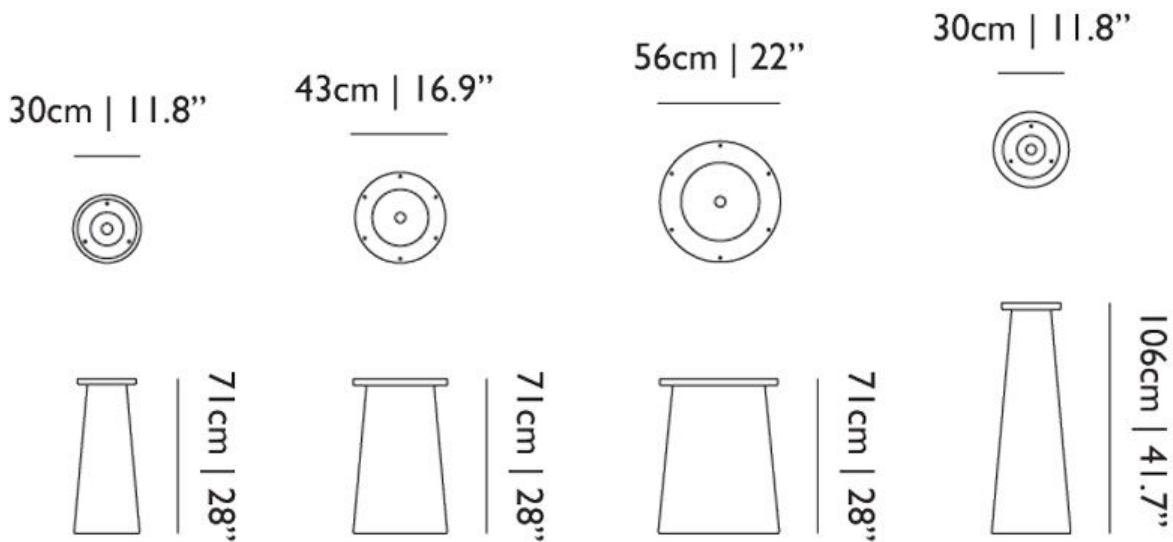

HPL
H 3 cm | 1.2"
W 121 cm | 47.6"
D 121 cm | 47.6"

Wood & Linoak
H 8 cm | 3.1"
W 126 cm | 49.6"
D 126 cm | 49.6"

120 x 120
Colli 1
Product weight:
24 KG | 53 lb
With packaging:
27 KG | 59,5 lb

120 x 120
Colli 1
Product weight:
46 KG | 101,4 lb
With packaging:
49 KG | 108 lb

120Ø
Colli 1
Product weight:
18,9 KG | 41,6 lb
With packaging:
21,9 KG | 48,3 lb

120Ø
Colli 1
Product weight:
36,2 KG | 79,8 lb
With packaging:
39,2 KG | 86,4 lb

Packaging Round 140 tops

HPL
H 3 cm | 1.2"
W 141 cm | 55.5"
D 141 cm | 55.5"

Wood & Linoak
H 8 cm | 3.1"
W 146 cm | 57.5"
D 146 cm | 57.5"

Colli 1
Product weight:
25,7 KG | 56,6 lb
With packaging:
29,7 KG | 65,5 lb

Colli 1
Product weight:
49,3 KG | 108,7 lb
With packaging:
53,3 KG | 117,5 lb

Dimensions

Dimensions New Antiques