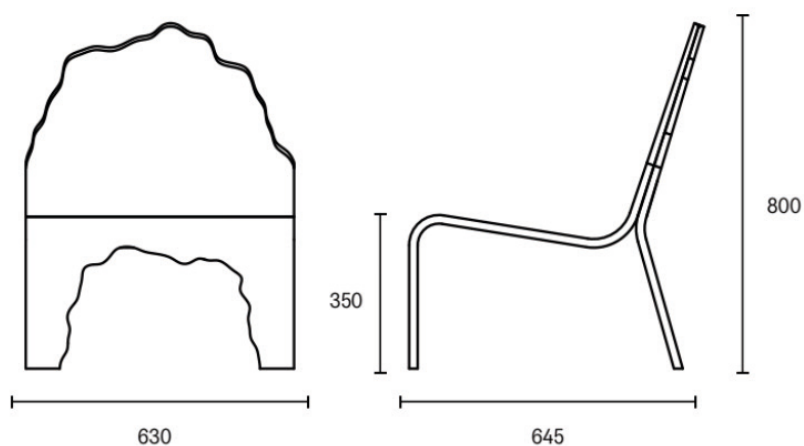

COLORS

- Birch
- Honey
- Black

LIEKSA lounge chair can be ordered from our website. Our products are customisable in colour according to RAL or NCS colour schemes upon request.