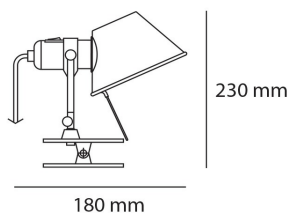

**DIMENSIONS**

Height:	cm 23
Depth:	cm 18
Glow Wire Test:	750 °

**LAMPS INCLUDED**

Category:	LED COB
Number:	1
Watt:	10W
Color temperature (K):	2700K
Class:	A

**LUMINAIR**

Watt:	10W
Voltage:	24V
Luminous Flux (lm):	593lm
CCT:	2700K
Efficiency:	70%
Efficacy:	59lm/W
CRI:	90
Dimmer Typology:	Microswitch Dimmer

**DIMENSIONS**

**COLOUR**

**DIMENSIONS**

Height: cm 23  
Depth: cm 18  
Glow Wire Test: 750 °

**LAMPS INCLUDED**

Category: LED COB  
Number: 1  
Watt: 10W  
Color temperature (K): 3000 K  
Class: A

**LUMINAIR**

Watt: 10W  
Voltage: 24V  
Luminous Flux (lm): 593lm  
CCT: 3000K  
Efficiency: 70%  
Efficacy: 59lm/W  
CRI: 90  
Dimmer Typology: Microswitch Dimmer