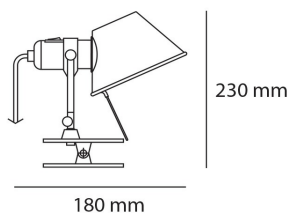

DIMENSIONS

LAMPS NOT INCLUDED

Category: HALO
Number: 1
Lbs: Qa60
Watt: 77W
Socket: E27
Type: Hsgsa/c/ub
Colour Rendering: 1a
Colour temperature (K): 2900K
Duration (h): 2000h

COLOUR

ALTERNATIVE LAMPS

LED retrofit

Category: LED
Watt: 8W
Luminous Flux (lm): 1000lm
Socket: E27
Class: A

LUMINAIR

Watt: 77W
Voltage: 220V-240V