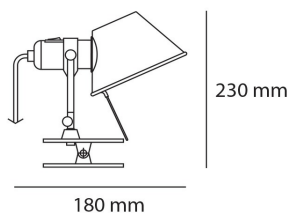

**DIMENSIONS**

Height: cm 23  
Depth: cm 18  
Glow Wire Test: 750 °

**LAMPS INCLUDED**

Category: LED COB  
Number: 1  
Watt: 10W  
Color temperature (K): 3000 K  
Class: A

**LUMINAIR**

Watt: 10W  
Voltage: 24V  
Luminous Flux (lm): 593lm  
CCT: 3000K  
Efficiency: 70%  
Efficacy: 59lm/W  
CRI: 90  
Dimmer Typology: Microswitch Dimmer

**DIMENSIONS**

**COLOUR**