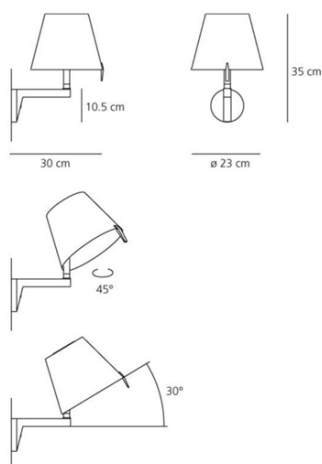

DIMENSIONS

COLOUR

LAMPS NOT INCLUDED

☐	Category:	HALO
	Number:	1
	Watt:	46W
	Socket:	E14
	Class:	A

ALTERNATIVE LAMPS

LED retrofit

Category:	LED
Watt:	6W
Luminous Flux (lm):	470lm
Socket:	E14
Class:	A