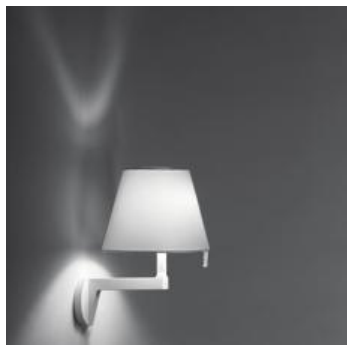

PRODUCT DATA SHEET

Melampo wall - Alluminium with switch

DESIGN BY:

Adrien Gardère
2003

MATERIALS:

Technopolymer, silk satin fabric, aluminium

DESCRIPTION:

Adjustable diffuser into two different positions. With on-off switch on body Imp.

SELECT

EXTRA HALO / LED

Wall

Aluminium grey

PRODUCT CODE

0721010A

Light emission

IP20

Dimmable

TECHNICAL DATA SHEET

FEATURES

Product name:	Melampo wall - Alluminium with switch
Article Code:	0721010A
Colour:	Aluminium grey
Material:	Technopolymer, silk satin fabric, aluminium
Series:	Design
Environment:	Indoor
Area contract:	Hospitality Hotel, Hospitality Restaurant, Private Residence

OPTICS

Emission:	Diffused And Direct, indirect

DIMENSIONS

Width:	cm 30
Height:	cm 35
Diameter:	cm 23
Base Diameter:	cm 10.5
Inclination:	30
Rotation:	4.5
Glow Wire Test:	650 °