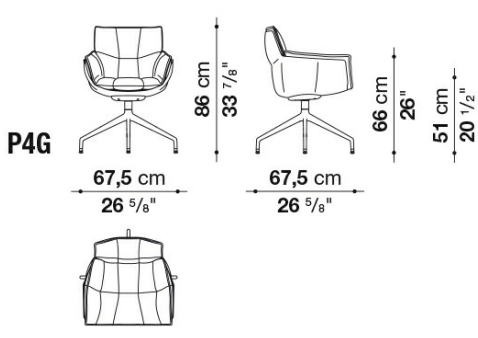

P2F

P2FC

P3F

P3FC

P4G

P4G

P4GC