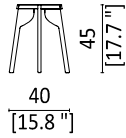

Seat size: 30 cm/11.8"

1. Folk

2. Tattoo 1

3. Plain

4. Plain

5. Black Stained

6. Black Stained

Stains available in standard production: black and NCS S3060- Y70R.