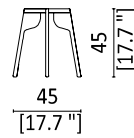

Seat size: 30 cm/11.8"

1. Folk

2. Tattoo 1

3. Plain

4. Plain

5. Black Stained

6. Black Stained

Stains available in standard production: black and NCS S3060- Y70R.