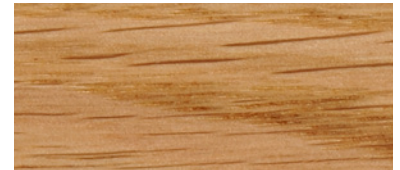

IMPROVE YOUR HOME & IMPROVE OUR WORLD

ZANAT

BOSCA LINE
Tattoo Stool

Tattoo Stool

Designed by Gert Wingårdh & Sara Helder

Tattoo Stool is a neat, light, stable and stackable stool with beautiful and playful carvings, available in a three- or four-legged version. The holes made in different shapes through the stool top make carrying the stools easy. The stools can be tattooed from head to toe or in a very discreet way. They can be chosen in different types of wood, colors, stained or lacquered. Symbolism/stories of the graphics are to be created in the eye of the beholder. For the designers, tattoos are about the contrasts in life, love, joy, sorrow and pain.

Seat size: 30 cm/11.8"

1. Folk

2. Tattoo 1

3. Plain

4. Plain

5. Black Stained

6. Black Stained

Stains available in standard production: black and NCS S3060- Y70R.

Note: stools made in ash or oak are available only plain or with "light" carvings.

Maple

Ash

Oak

Steamed Cherry

Unsteamed Cherry

Steamed Walnut

Maple Black Stain