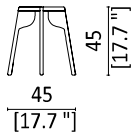

Seat size: 30 cm/11.8"

1. Folk

2. Tattoo 1

3. Plain

4. Plain

5. Black Stained

6. Black Stained

Stains available in standard production: black and NCS S3060- Y70R.