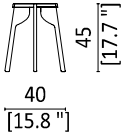

Seat size: 30 cm/11.8"

1. Folk

2. Tattoo 1

3. Plain

4. Plain

5. Black Stained

6. Black Stained

Stains available in standard production: black and NCS S3060- Y70R.