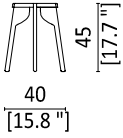

Seat size: 30 cm/11.8"

1. Folk

2. Tattoo 1

3. Plain

4. Plain

5. Black Stained

6. Black Stained

Stains available in standard production: black and NCS S3060- Y70R.