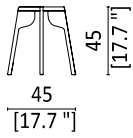

Seat size: 30 cm/11.8"

1. Folk

2. Tattoo 1

3. Plain

4. Plain

5. Black Stained

6. Black Stained

Stains available in standard production: black and NCS S3060- Y70R.