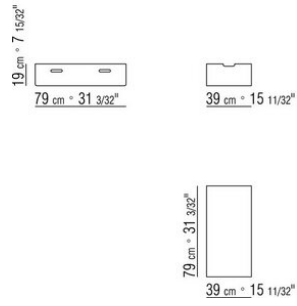

COD. 012E34