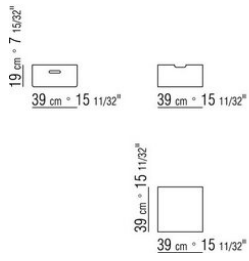

COD. 012E31

COD. 012E30