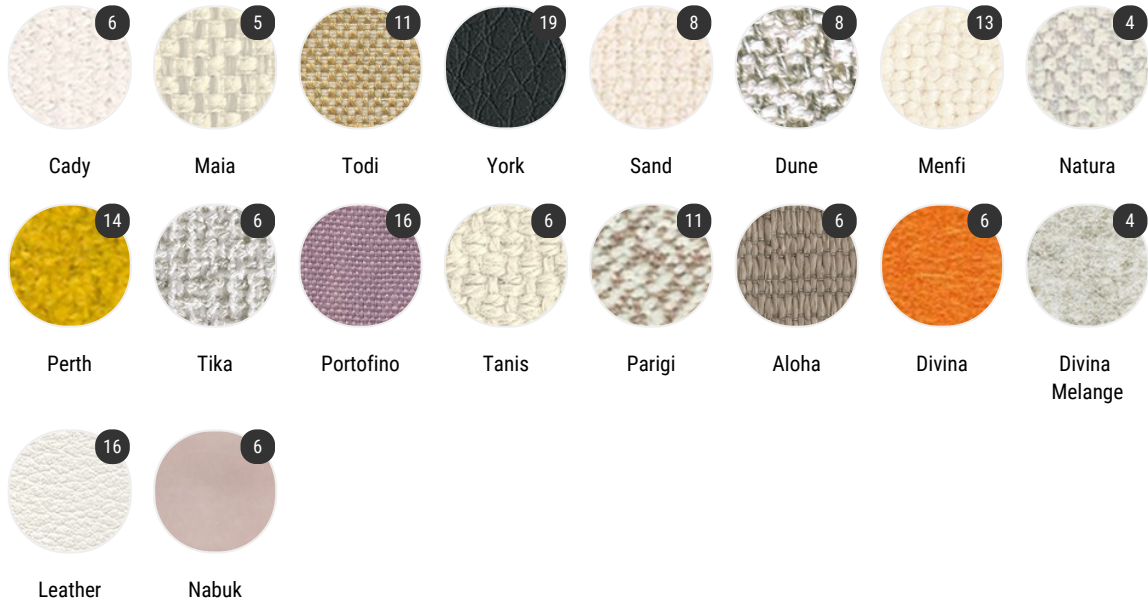

Finishing

The number in the dot corresponds to the number of colour/material finish.

Here below, in the section FINISH OPTIONS, please note all the colours of the materials used for this product.

POUF

Cover