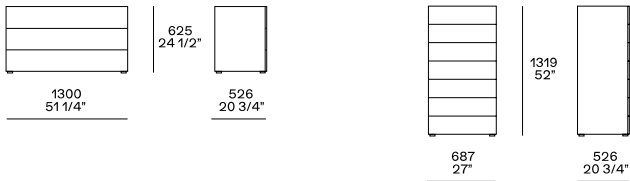

DESCRIPTION

Structure	Panel of wooden particles in veneer - lacquer
Drawer front	Panel of wooden particles in veneer - lacquer
Drawer structure	Panel of wooden particles faced melamine

DIMENSIONS

Night table

Chest of drawers

Writing desk

To place above the chest of drawers, totally or partially