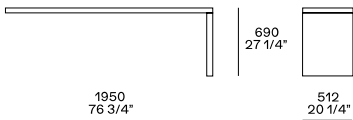

Writing desk

To place above the chest of drawers, totally or partially