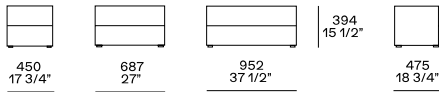

DESCRIPTION

Structure	Panel of wooden particles in veneer - lacquer
Drawer front	Panel of wooden particles in veneer - lacquer
Drawer structure	Panel of wooden particles faced melamine

DIMENSIONS

Night table